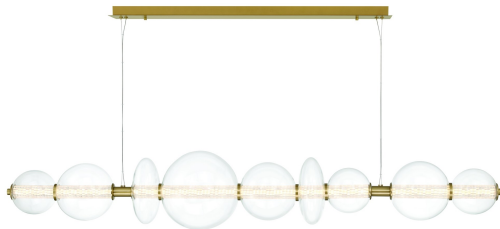

ATOMO, 9-LIGHT 74IN INTEGRATED LED LINEAR CHANDELIER

PRODUCT DETAILS

No.	:	47257-016
Product Color	:	GOLD
Shade / Accent Colour	:	CLEAR
Shade / Accent Material	:	GLASS
Length	:	73.5"
Diameter	:	12"
Weight	:	21.4LBS
Shade Diameter	:	12"

LIGHT SOURCE DETAILS

Number of Bulbs	:	1
Light Source	:	LED
Light Source Type	:	INTEGRATED LED
Bulb Voltage	:	36V
Wattage	:	1 X 50W
Total Wattage	:	50W
Delivered Lumens	:	5731LM
Kelvin	:	3000K
CRI	:	90
Bulb Included	:	YES
Dimmable	:	YES

TECHNICAL DETAILS

Hanging Support Type	:	AIRCRAFT CABLE
Canopy / Backplate Length	:	41"
Canopy / Backplate Height	:	1.5"
Canopy / Backplate Width	:	6"
IP Rating	:	IP22
Beam Angle	:	360

OPTIONS AVAILABLE