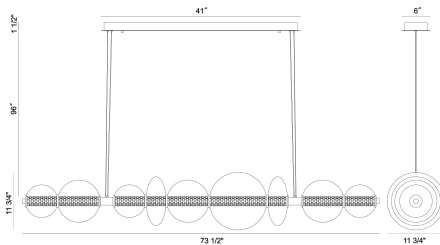

OPTIONS AVAILABLE

ITEM NO.	FINISH	SHADE
47257-016	GOLD	CLEAR
47257-023	GOLD	SMOKE
47257-030	CHROME	CLEAR
47257-047	CHROME	SMOKE