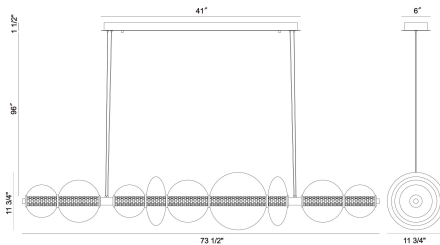

PROJECT INFORMATION

Job Name: Date: Type:

Comments: