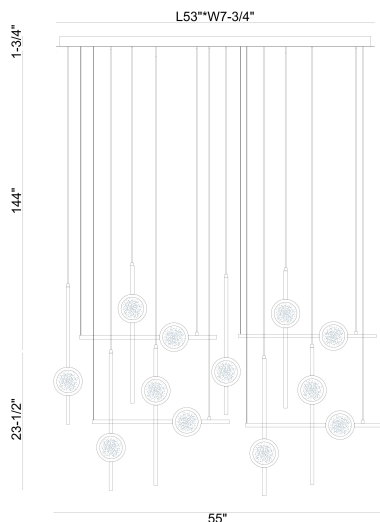

BARLETTA, 12-LIGHT 53IN INTEGRATED LED GRAND CHANDELIER

PRODUCT DETAILS

No.	:	47256-033
Product Color	:	GOLD-BLACK MIX
Shade / Accent Colour	:	CLEAR
Shade / Accent Material	:	GLASS
Length	:	53"
Width	:	7.75"
Height	:	23.5"
Weight	:	59.5LBS
Shade Diameter	:	5"

LIGHT SOURCE DETAILS

Number of Bulbs	:	12
Light Source	:	LED
Light Source Type	:	INTEGRATED LED
Bulb Voltage	:	24V
Wattage	:	12 X 6W
Total Wattage	:	72W
Delivered Lumens	:	3049LM
Kelvin	:	3500K
CRI	:	90
Bulb Included	:	YES
Dimmable	:	YES

OPTIONS AVAILABLE

ITEM NO.	FINISH	SHADE
47256-019	ANODIZED GOLD	CLEAR
47256-026	ANODIZED BLACK	CLEAR
47256-033	GOLD-BLACK MIX	CLEAR

TECHNICAL DETAILS

Hanging Support Type	:	WIRE
Canopy / Backplate Length	:	53"
Canopy / Backplate Height	:	1.5"
Canopy / Backplate Width	:	7.75"
IP Rating	:	IP22
Beam Angle	:	360