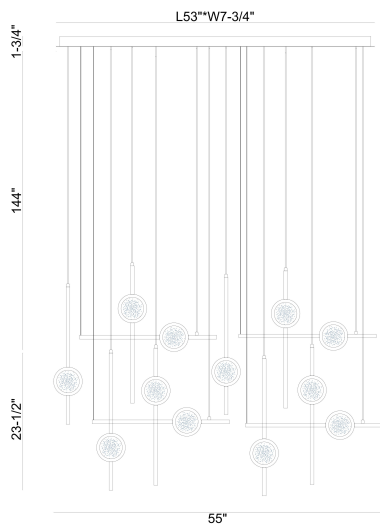

BARLETTA, 12-LIGHT 53IN INTEGRATED LED GRAND CHANDELIER

PRODUCT DETAILS

No.	:	47256-033
Product Color	:	GOLD-BLACK MIX
Shade / Accent Colour	:	CLEAR
Shade / Accent Material	:	GLASS
Length	:	53"
Width	:	7.75"
Height	:	23.5"
Weight	:	59.5LBS
Shade Diameter	:	5"

LIGHT SOURCE DETAILS

Number of Bulbs	:	12
Light Source	:	LED
Light Source Type	:	INTEGRATED LED
Bulb Voltage	:	24V
Wattage	:	12 X 6W
Total Wattage	:	72W
Delivered Lumens	:	3049LM
Kelvin	:	3500K
CRI	:	90
Bulb Included	:	YES
Dimmable	:	YES

OPTIONS AVAILABLE

ITEM NO.	FINISH	SHADE
47256-019	ANODIZED GOLD	CLEAR
47256-026	ANODIZED BLACK	CLEAR
47256-033	GOLD-BLACK MIX	CLEAR

TECHNICAL DETAILS

Hanging Support Type	:	WIRE
Canopy / Backplate Length	:	53"
Canopy / Backplate Height	:	1.5"
Canopy / Backplate Width	:	7.75"
IP Rating	:	IP22
Beam Angle	:	360