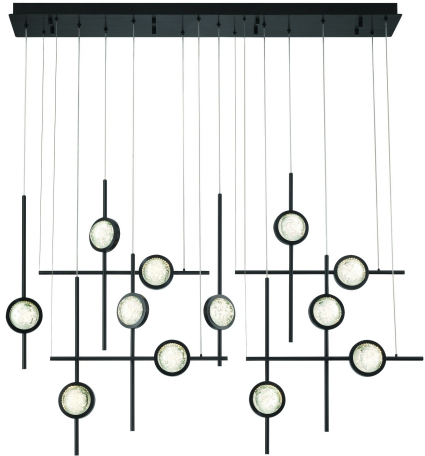

BARLETTA, 12-LIGHT 53IN INTEGRATED LED GRAND CHANDELIER

PRODUCT DETAILS

No.	:	47256-026
Product Color	:	ANODIZED BLACK
Shade / Accent Colour	:	CLEAR
Shade / Accent Material	:	GLASS
Length	:	53"
Width	:	7.75"
Height	:	23.5"
Weight	:	59.5LBS
Shade Diameter	:	5"

LIGHT SOURCE DETAILS

Number of Bulbs	:	12
Light Source	:	LED
Light Source Type	:	INTEGRATED LED
Bulb Voltage	:	24V
Wattage	:	12 X 6W
Total Wattage	:	72W
Delivered Lumens	:	3049LM
Kelvin	:	3500K
CRI	:	90
Bulb Included	:	YES
Dimmable	:	YES

OPTIONS AVAILABLE

ITEM NO.	FINISH	SHADE
47256-019	ANODIZED GOLD	CLEAR
47256-026	ANODIZED BLACK	CLEAR
47256-033	GOLD-BLACK MIX	CLEAR

TECHNICAL DETAILS

Hanging Support Type	:	WIRE
Canopy / Backplate Length	:	53"
Canopy / Backplate Height	:	1.5"
Canopy / Backplate Width	:	7.75"
IP Rating	:	IP22
Beam Angle	:	360