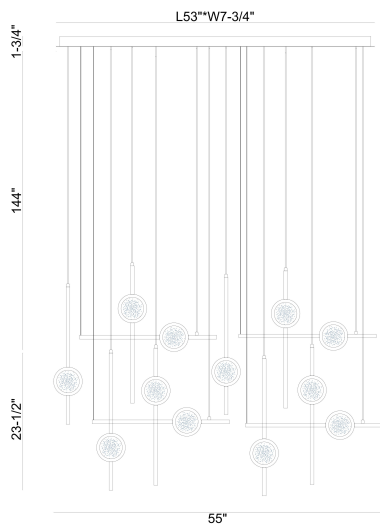

BARLETTA, 12-LIGHT 53IN INTEGRATED LED GRAND CHANDELIER

PRODUCT DETAILS

No.	:	47256-026
Product Color	:	ANODIZED BLACK
Shade / Accent Colour	:	CLEAR
Shade / Accent Material	:	GLASS
Length	:	53"
Width	:	7.75"
Height	:	23.5"
Weight	:	59.5LBS
Shade Diameter	:	5"

LIGHT SOURCE DETAILS

Number of Bulbs	:	12
Light Source	:	LED
Light Source Type	:	INTEGRATED LED
Bulb Voltage	:	24V
Wattage	:	12 X 6W
Total Wattage	:	72W
Delivered Lumens	:	3049LM
Kelvin	:	3500K
CRI	:	90
Bulb Included	:	YES
Dimmable	:	YES

OPTIONS AVAILABLE

ITEM NO.	FINISH	SHADE
47256-019	ANODIZED GOLD	CLEAR
47256-026	ANODIZED BLACK	CLEAR
47256-033	GOLD-BLACK MIX	CLEAR

TECHNICAL DETAILS

Hanging Support Type	:	WIRE
Canopy / Backplate Length	:	53"
Canopy / Backplate Height	:	1.5"
Canopy / Backplate Width	:	7.75"
IP Rating	:	IP22
Beam Angle	:	360