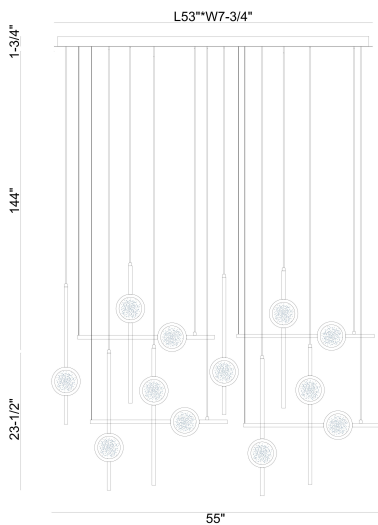

# BARLETTA, 12-LIGHT 53IN INTEGRATED LED GRAND CHANDELIER

## PRODUCT DETAILS

No. : 47256-026  
 Product Color : ANODIZED BLACK  
 Shade / Accent Colour : CLEAR  
 Shade / Accent Material : GLASS  
 Length : 53"  
 Width : 7.75"  
 Height : 23.5"  
 Weight : 59.5LBS  
 Shade Diameter : 5"

## LIGHT SOURCE DETAILS

Number of Bulbs : 12  
 Light Source : LED  
 Light Source Type : INTEGRATED LED  
 Bulb Voltage : 24V  
 Wattage : 12 X 6W  
 Total Wattage : 72W  
 Delivered Lumens : 3049LM  
 Kelvin : 3500K  
 CRI : 90  
 Bulb Included : YES  
 Dimmable : YES

## TECHNICAL DETAILS

Hanging Support Type : WIRE  
 Canopy / Backplate Length : 53"  
 Canopy / Backplate Height : 1.5"  
 Canopy / Backplate Width : 7.75"  
 IP Rating : IP22  
 Beam Angle : 360