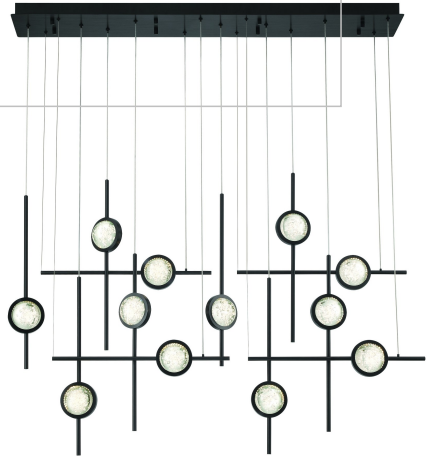

# BARLETTA, 12-LIGHT 53IN INTEGRATED LED GRAND CHANDELIER

## PRODUCT DETAILS

No. : 47256-026  
 Product Color : ANODIZED BLACK  
 Shade / Accent Colour : CLEAR  
 Shade / Accent Material : GLASS  
 Length : 53"  
 Width : 7.75"  
 Height : 23.5"  
 Weight : 59.5LBS  
 Shade Diameter : 5"

## LIGHT SOURCE DETAILS

Number of Bulbs : 12  
 Light Source : LED  
 Light Source Type : INTEGRATED LED  
 Bulb Voltage : 24V  
 Wattage : 12 X 6W  
 Total Wattage : 72W  
 Delivered Lumens : 3049LM  
 Kelvin : 3500K  
 CRI : 90  
 Bulb Included : YES  
 Dimmable : YES

## TECHNICAL DETAILS

Hanging Support Type : WIRE  
 Canopy / Backplate Length : 53"  
 Canopy / Backplate Height : 1.5"  
 Canopy / Backplate Width : 7.75"  
 IP Rating : IP22  
 Beam Angle : 360