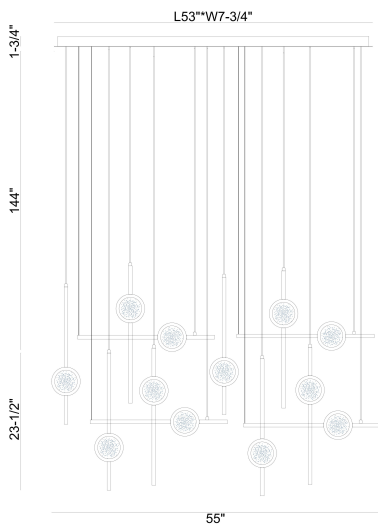

BARLETTA, 12-LIGHT 53IN INTEGRATED LED GRAND CHANDELIER

PRODUCT DETAILS

No.	:	47256-019
Product Color	:	ANODIZED GOLD
Shade / Accent Colour	:	CLEAR
Shade / Accent Material	:	GLASS
Length	:	53"
Width	:	7.75"
Height	:	23.5"
Weight	:	59.5LBS
Shade Diameter	:	5"

LIGHT SOURCE DETAILS

Number of Bulbs	:	12
Light Source	:	LED
Light Source Type	:	INTEGRATED LED
Bulb Voltage	:	24V
Wattage	:	12 X 6W
Total Wattage	:	72W
Delivered Lumens	:	3049LM
Kelvin	:	3500K
CRI	:	90
Bulb Included	:	YES
Dimmable	:	YES

OPTIONS AVAILABLE

ITEM NO.	FINISH	SHADE
47256-019	ANODIZED GOLD	CLEAR
47256-026	ANODIZED BLACK	CLEAR
47256-033	GOLD-BLACK MIX	CLEAR

TECHNICAL DETAILS

Hanging Support Type	:	WIRE
Canopy / Backplate Length	:	53"
Canopy / Backplate Height	:	1.5"
Canopy / Backplate Width	:	7.75"
IP Rating	:	IP22
Beam Angle	:	360