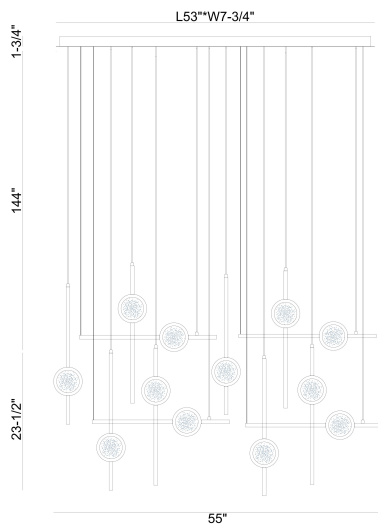

# BARLETTA, 12-LIGHT 53IN INTEGRATED LED GRAND CHANDELIER

## PRODUCT DETAILS

No.	:	47256-019
Product Color	:	ANODIZED GOLD
Shade / Accent Colour	:	CLEAR
Shade / Accent Material	:	GLASS
Length	:	53"
Width	:	7.75"
Height	:	23.5"
Weight	:	59.5LBS
Shade Diameter	:	5"

## LIGHT SOURCE DETAILS

Number of Bulbs	:	12
Light Source	:	LED
Light Source Type	:	INTEGRATED LED
Bulb Voltage	:	24V
Wattage	:	12 X 6W
Total Wattage	:	72W
Delivered Lumens	:	3049LM
Kelvin	:	3500K
CRI	:	90
Bulb Included	:	YES
Dimmable	:	YES

## TECHNICAL DETAILS

Hanging Support Type	:	WIRE
Canopy / Backplate Length	:	53"
Canopy / Backplate Height	:	1.5"
Canopy / Backplate Width	:	7.75"
IP Rating	:	IP22
Beam Angle	:	360