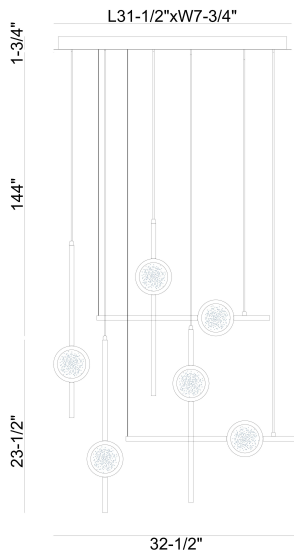

# BARLETTA, 6-LIGHT 32IN INTEGRATED LED MULTI DROP CHANDELIER

## PRODUCT DETAILS

No.	:	47255-036
Product Color	:	GOLD-BLACK MIX
Product Material	:	GOL-BLK
Shade / Accent Colour	:	CLEAR
Shade / Accent Material	:	GLASS
Length	:	31.5"
Width	:	7.75"
Height	:	23.5"
Weight	:	31.5LBS
Shade Diameter	:	5"

## LIGHT SOURCE DETAILS

Number of Bulbs	:	6
Light Source	:	LED
Light Source Type	:	INTEGRATED LED
Bulb Voltage	:	24V
Wattage	:	6 X 6W
Total Wattage	:	36W
Delivered Lumens	:	1761LM
Kelvin	:	3500K
CRI	:	90
Bulb Included	:	YES
Dimmable	:	YES

## TECHNICAL DETAILS

Hanging Support Type	:	WIRE
Canopy / Backplate Length	:	31.5"
Canopy / Backplate Height	:	1.5"
Canopy / Backplate Width	:	7.75"
IP Rating	:	IP22
Title 24	:	YES
Beam Angle	:	360