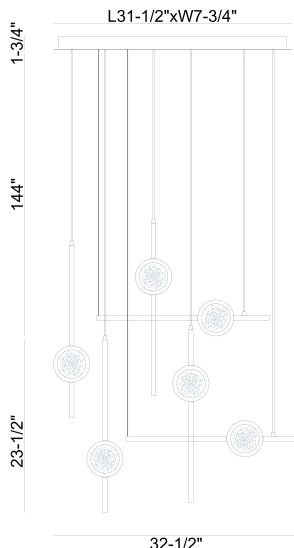

BARLETTA, 6-LIGHT 32IN INTEGRATED LED MULTI DROP CHANDELIER

PRODUCT DETAILS

No.	:	47255-036
Product Color	:	GOLD-BLACK MIX
Shade / Accent Colour	:	CLEAR
Shade / Accent Material	:	GLASS
Length	:	31.5"
Width	:	7.75"
Height	:	23.5"
Weight	:	31.5LBS
Shade Diameter	:	5"

LIGHT SOURCE DETAILS

Number of Bulbs	:	6
Light Source	:	LED
Light Source Type	:	INTEGRATED LED
Bulb Voltage	:	24V
Wattage	:	6 X 6W
Total Wattage	:	36W
Delivered Lumens	:	1761LM
Kelvin	:	3500K
CRI	:	90
Bulb Included	:	YES
Dimmable	:	YES

OPTIONS AVAILABLE

ITEM NO.	FINISH	SHADE
47255-012	ANODIZED GOLD	CLEAR
47255-029	ANODIZED BLACK	CLEAR
47255-036	GOLD-BLACK MIX	CLEAR

TECHNICAL DETAILS

Hanging Support Type	:	WIRE
Canopy / Backplate Length	:	31.5"
Canopy / Backplate Height	:	1.5"
Canopy / Backplate Width	:	7.75"
IP Rating	:	IP22
Title 24	:	YES
Beam Angle	:	360