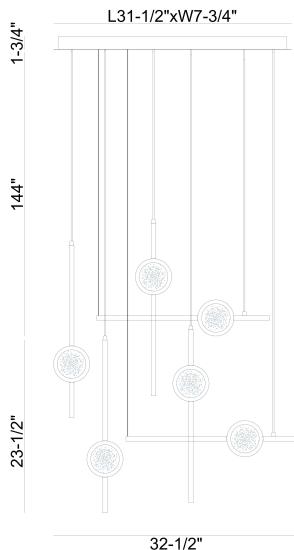

## BARLETTA, 6-LIGHT 32IN INTEGRATED LED MULTI DROP CHANDELIER

### PRODUCT DETAILS

No.	:	47255-036
Product Color	:	GOLD-BLACK MIX
Shade / Accent Colour	:	CLEAR
Shade / Accent Material	:	GLASS
Length	:	31.5"
Width	:	7.75"
Height	:	23.5"
Weight	:	31.5LBS
Shade Diameter	:	5"

### LIGHT SOURCE DETAILS

Number of Bulbs	:	6
Light Source	:	LED
Light Source Type	:	INTEGRATED LED
Bulb Voltage	:	24V
Wattage	:	6 X 6W
Total Wattage	:	36W
Delivered Lumens	:	1761LM
Kelvin	:	3500K
CRI	:	90
Bulb Included	:	YES
Dimmable	:	YES

### TECHNICAL DETAILS

Hanging Support Type	:	WIRE
Canopy / Backplate Length	:	31.5"
Canopy / Backplate Height	:	1.5"
Canopy / Backplate Width	:	7.75"
IP Rating	:	IP22
Title 24	:	YES
Beam Angle	:	360