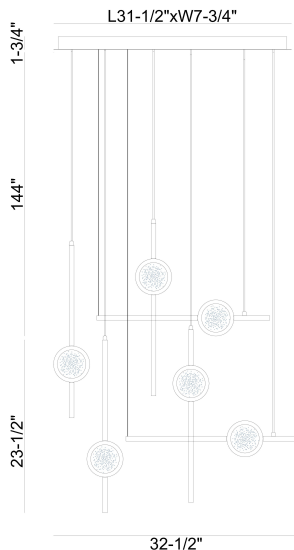

## PRODUCT DETAILS

No. : 47255-036  
Product Color : GOLD-BLACK MIX  
Shade / Accent Colour : CLEAR  
Shade / Accent Material : GLASS  
Length : 31.5"  
Width : 7.75"  
Height : 23.5"  
Weight : 31.5LBS  
Shade Diameter : 5"

## LIGHT SOURCE DETAILS

Number of Bulbs : 6  
Light Source : LED  
Light Source Type : INTEGRATED LED  
Bulb Voltage : 24V  
Wattage : 6 X 6W  
Total Wattage : 36W  
Kelvin : 3500K  
CRI : 90  
Bulb Included : YES  
Dimmable : YES

## TECHNICAL DETAILS

Hanging Support Type : WIRE  
Canopy / Backplate Length : 31.5"  
Canopy / Backplate Height : 1.5"  
Canopy / Backplate Width : 7.75"  
IP Rating : IP22  
Title 24 : YES  
Beam Angle : 360