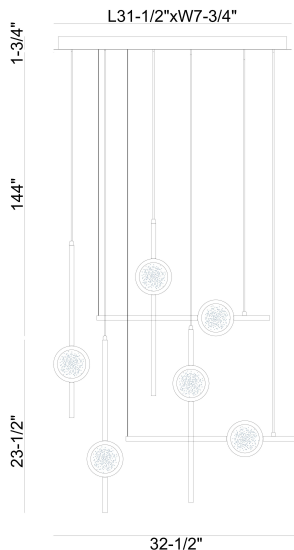

BARLETTA, 6-LIGHT 32IN INTEGRATED LED MULTI DROP CHANDELIER

PRODUCT DETAILS

No.	:	47255-029
Product Color	:	ANODIZED BLACK
Shade / Accent Colour	:	CLEAR
Shade / Accent Material	:	GLASS
Length	:	31.5"
Width	:	7.75"
Height	:	23.5"
Weight	:	31.5LBS
Shade Diameter	:	5"

LIGHT SOURCE DETAILS

Number of Bulbs	:	6
Light Source	:	LED
Light Source Type	:	INTEGRATED LED
Bulb Voltage	:	24V
Wattage	:	6 X 6W
Total Wattage	:	36W
Delivered Lumens	:	1761LM
Kelvin	:	3500K
CRI	:	90
Bulb Included	:	YES
Dimmable	:	YES

OPTIONS AVAILABLE

ITEM NO.	FINISH	SHADE
47255-012	ANODIZED GOLD	CLEAR
47255-029	ANODIZED BLACK	CLEAR
47255-036	GOLD-BLACK MIX	CLEAR

TECHNICAL DETAILS

Hanging Support Type	:	WIRE
Canopy / Backplate Length	:	31.5"
Canopy / Backplate Height	:	1.5"
Canopy / Backplate Width	:	7.75"
IP Rating	:	IP22
Title 24	:	YES
Beam Angle	:	360