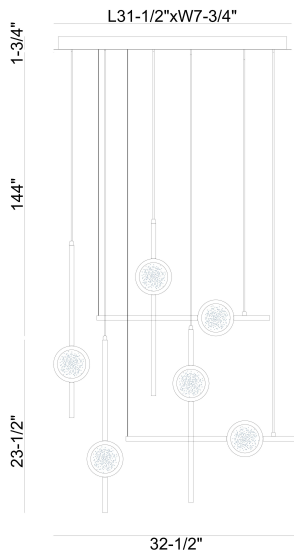

BARLETTA, 6-LIGHT 32IN INTEGRATED LED MULTI DROP CHANDELIER

PRODUCT DETAILS

No.	:	47255-029
Product Color	:	ANODIZED BLACK
Product Material	:	BLACK
Shade / Accent Colour	:	CLEAR
Shade / Accent Material	:	GLASS
Length	:	31.5"
Width	:	7.75"
Height	:	23.5"
Weight	:	31.5LBS
Shade Diameter	:	5"

LIGHT SOURCE DETAILS

Light Source Type	:	INTEGRATED LED
Bulb Voltage	:	24V
Total Wattage	:	36W
Delivered Lumens	:	1761LM
Kelvin	:	3500K
CRI	:	90
Dimmable	:	YES

OPTIONS AVAILABLE

ITEM NO.	FINISH	SHADE
47255-012	ANODIZED GOLD	CLEAR
47255-029	ANODIZED BLACK	CLEAR
47255-036	GOLD-BLACK MIX	CLEAR

TECHNICAL DETAILS

Hanging Support Type	:	WIRE
Canopy / Backplate Length	:	31.5"
Canopy / Backplate Height	:	1.5"
Canopy / Backplate Width	:	7.75"
IP Rating	:	IP22
Title 24	:	YES
Beam Angle	:	360

PROJECT INFORMATION