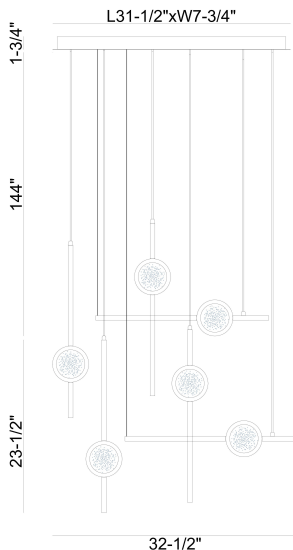

PRODUCT DETAILS

No. : 47255-012
 Product Color : ANODIZED GOLD
 Shade / Accent Colour : CLEAR
 Shade / Accent Material : GLASS
 Length : 31.5"
 Width : 7.75"
 Height : 23.5"
 Weight : 31.5LBS
 Shade Diameter : 5"

LIGHT SOURCE DETAILS

Number of Bulbs : 6
 Light Source : LED
 Light Source Type : INTEGRATED LED
 Bulb Voltage : 24V
 Wattage : 6 X 6W
 Total Wattage : 36W
 Kelvin : 3500K
 CRI : 90
 Bulb Included : YES
 Dimmable : YES

OPTIONS AVAILABLE

ITEM NO.	FINISH	SHADE
47255-012	ANODIZED GOLD	CLEAR
47255-029	ANODIZED BLACK	CLEAR
47255-036	GOLD-BLACK MIX	CLEAR

TECHNICAL DETAILS

Hanging Support Type : WIRE
 Canopy / Backplate Length : 31.5"
 Canopy / Backplate Height : 1.5"
 Canopy / Backplate Width : 7.75"
 IP Rating : IP22
 Title 24 : YES
 Beam Angle : 360