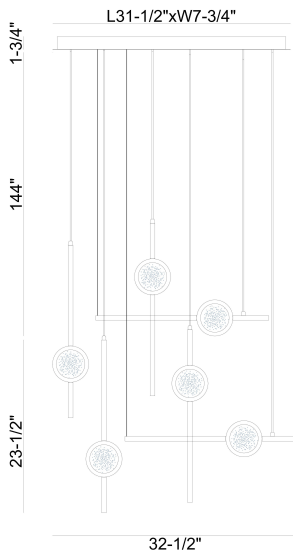

BARLETTA, 6-LIGHT 32IN INTEGRATED LED MULTI DROP CHANDELIER

PRODUCT DETAILS

No.	:	47255-012
Product Color	:	ANODIZED GOLD
Shade / Accent Colour	:	CLEAR
Shade / Accent Material	:	GLASS
Length	:	31.5"
Width	:	7.75"
Height	:	23.5"
Weight	:	31.5LBS
Shade Diameter	:	5"

LIGHT SOURCE DETAILS

Number of Bulbs	:	6
Light Source	:	LED
Light Source Type	:	INTEGRATED LED
Bulb Voltage	:	24V
Wattage	:	6 X 6W
Total Wattage	:	36W
Delivered Lumens	:	1761LM
Kelvin	:	3500K
CRI	:	90
Bulb Included	:	YES
Dimmable	:	YES

OPTIONS AVAILABLE

ITEM NO.	FINISH	SHADE
47255-012	ANODIZED GOLD	CLEAR
47255-029	ANODIZED BLACK	CLEAR
47255-036	GOLD-BLACK MIX	CLEAR

TECHNICAL DETAILS

Hanging Support Type	:	WIRE
Canopy / Backplate Length	:	31.5"
Canopy / Backplate Height	:	1.5"
Canopy / Backplate Width	:	7.75"
IP Rating	:	IP22
Title 24	:	YES
Beam Angle	:	360