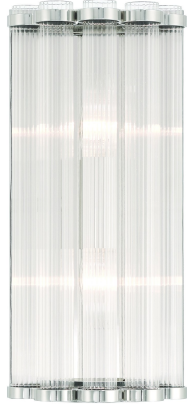

## GLASBURY, 14IN WALL SCONCE

### PRODUCT DETAILS

No.	:	47241-022
Product Color	:	POLISHED NICKEL
Shade / Accent Colour	:	RIBBED
Shade / Accent Material	:	GLASS
Width	:	6.5"
Height	:	14"
Ext	:	4"
Weight	:	3.9LBS
Shade Height	:	14"
Shade Diameter	:	1.5"

### LIGHT SOURCE DETAILS

Number of Bulbs	:	2
Light Source Type	:	B10
Bulb Voltage	:	120V
Socket Type	:	E12
Wattage	:	2 X 60W
Total Wattage	:	120W
Delivered Lumens	:	~LM
Bulb Included	:	NO
Dimmable	:	YES

### OPTIONS AVAILABLE

ITEM NO.	FINISH	SHADE
47241-015	GOLD	CLEAR
47241-022	POLISHED NICKEL	CLEAR