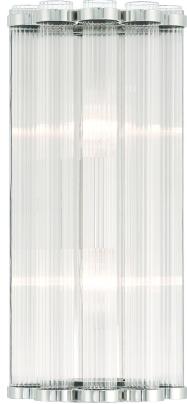

GLASBURY, 14IN WALL SCONCE

PRODUCT DETAILS

No.	:	47241-022
Product Color	:	POLISHED NICKEL
Shade / Accent Colour	:	RIBBED
Shade / Accent Material	:	GLASS
Width	:	6.5"
Height	:	14"
Ext	:	4"
Weight	:	3.9LBS
Shade Height	:	14"
Shade Diameter	:	1.5"

LIGHT SOURCE DETAILS

Number of Bulbs	:	2
Light Source Type	:	B10
Bulb Voltage	:	120V
Socket Type	:	E12
Wattage	:	2 X 60W
Total Wattage	:	120W
Delivered Lumens	:	~LM
Bulb Included	:	NO
Dimmable	:	YES

OPTIONS AVAILABLE

ITEM NO.	FINISH	SHADE
47241-015	GOLD	CLEAR
47241-022	POLISHED NICKEL	CLEAR

TECHNICAL DETAILS

Hanging Support Type	:	J-BOX
Canopy / Backplate Length	:	6.5"
Canopy / Backplate Height	:	12.5"
Canopy / Backplate Width	:	1"
IP Rating	:	IP22
Beam Angle	:	270