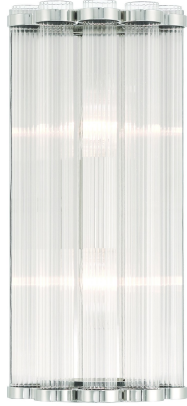

## GLASBURY, 14IN WALL SCONCE

### PRODUCT DETAILS

No.	:	47241-022
Product Color	:	POLISHED NICKEL
Product Material	:	NICKEL
Shade / Accent Colour	:	RIBBED
Shade / Accent Material	:	GLASS
Width	:	6.5"
Height	:	14"
Ext	:	4"
Weight	:	3.9LBS
Shade Height	:	14"
Shade Diameter	:	1.5"

### LIGHT SOURCE DETAILS

Number of Bulbs	:	2
Light Source Type	:	B10
Bulb Voltage	:	120V
Socket Type	:	E12
Wattage	:	2 X 60W
Total Wattage	:	120W
Bulb Included	:	NO
Dimmable	:	YES

### OPTIONS AVAILABLE

ITEM NO.	FINISH	SHADE
47241-015	<b>GOLD</b>	CLEAR
47241-022	<b>POLISHED NICKEL</b>	CLEAR