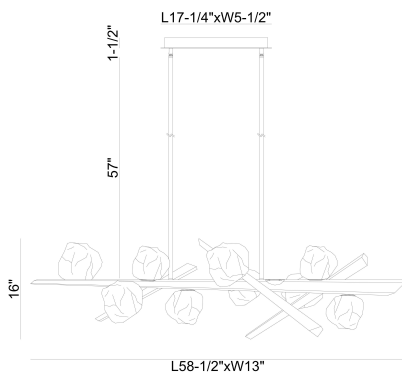

THORAH, 9-LIGHT 59IN INTEGRATED LED LINEAR CHANDELIER

PRODUCT DETAILS

No.	:	47236-028
Product Color	:	MATTE GRAPHITE
Shade / Accent Colour	:	AMBER
Shade / Accent Material	:	GLASS
Length	:	58.5"
Width	:	14"
Height	:	14"
Weight	:	27.5LBS
Shade Diameter	:	7"

LIGHT SOURCE DETAILS

Number of Bulbs	:	9
Light Source	:	LED
Light Source Type	:	INTEGRATED LED
Bulb Voltage	:	120V
Wattage	:	9 X 2.3W
Total Wattage	:	21W
Delivered Lumens	:	1079LM
Kelvin	:	3000K
CRI	:	90
Bulb Included	:	YES
Dimmable	:	YES

OPTIONS AVAILABLE

ITEM NO.	FINISH	SHADE
47236-011	MATTE GOLD	SMOKE
47236-028	MATTE GRAPHITE	AMBER

TECHNICAL DETAILS

Hanging Support Type	:	ROD
Canopy / Backplate Length	:	17.25"
Canopy / Backplate Height	:	1.5"
Canopy / Backplate Width	:	6"
IP Rating	:	IP22
Title 24	:	YES
Beam Angle	:	360