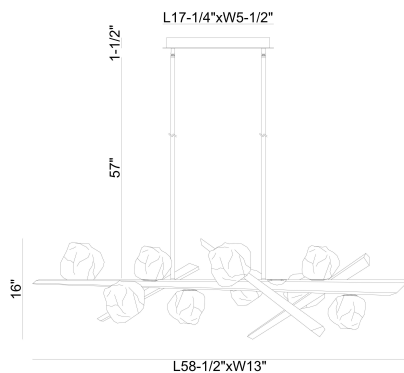

THORAH, 9-LIGHT 59IN INTEGRATED LED LINEAR CHANDELIER

PRODUCT DETAILS

No.	:	47236-028
Product Color	:	MATTE GRAPHITE
Shade / Accent Colour	:	AMBER
Shade / Accent Material	:	GLASS
Length	:	58.5"
Width	:	14"
Height	:	14"
Weight	:	27.5LBS
Shade Diameter	:	7"

LIGHT SOURCE DETAILS

Number of Bulbs	:	9
Light Source	:	LED
Light Source Type	:	INTEGRATED LED
Bulb Voltage	:	120V
Wattage	:	9 X 2.3W
Total Wattage	:	21W
Delivered Lumens	:	1079LM
Kelvin	:	3000K
CRI	:	90
Bulb Included	:	YES
Dimmable	:	YES

OPTIONS AVAILABLE

ITEM NO.	FINISH	SHADE
47236-011	MATTE GOLD	SMOKE
47236-028	MATTE GRAPHITE	AMBER

TECHNICAL DETAILS

Hanging Support Type	:	ROD
Canopy / Backplate Length	:	17.25"
Canopy / Backplate Height	:	1.5"
Canopy / Backplate Width	:	6"
IP Rating	:	IP22
Title 24	:	YES
Beam Angle	:	360