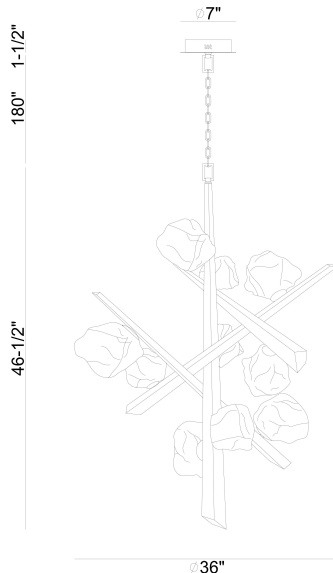

## THORAH, 10-LIGHT 36IN INTEGRATED LED GRAND CHANDELIER

### PRODUCT DETAILS

No.	:	47235-021
Product Color	:	MATTE GRAPHITE
Shade / Accent Colour	:	AMBER
Shade / Accent Material	:	GLASS
Diameter	:	36"
Height	:	46.5"
Weight	:	27.7LBS
Shade Diameter	:	7"

### LIGHT SOURCE DETAILS

Number of Bulbs	:	10
Light Source	:	LED
Light Source Type	:	INTEGRATED LED
Bulb Voltage	:	120V
Wattage	:	10 X 2.4W
Total Wattage	:	24W
Delivered Lumens	:	1182LM
Kelvin	:	3000K
CRI	:	90
Bulb Included	:	YES
Dimmable	:	YES

### TECHNICAL DETAILS

Hanging Support Type	:	CHAIN
Hanging Support Length	:	180"
Canopy / Backplate Height	:	1.5"
Canopy / Backplate Dia.	:	6"
IP Rating	:	IP22
Title 24	:	YES
Beam Angle	:	360