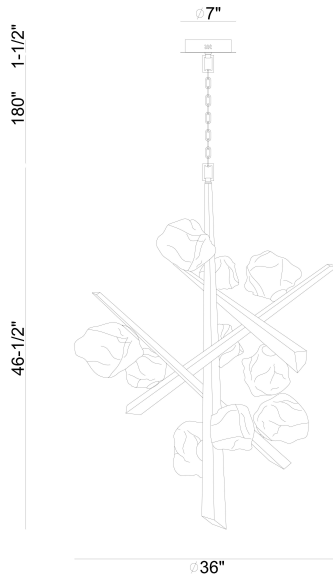

THORAH, 10-LIGHT 36IN INTEGRATED LED GRAND CHANDELIER

PRODUCT DETAILS

No.	:	47235-021
Product Color	:	MATTE GRAPHITE
Shade / Accent Colour	:	AMBER
Shade / Accent Material	:	GLASS
Diameter	:	36"
Height	:	46.5"
Weight	:	27.7LBS
Shade Diameter	:	7"

LIGHT SOURCE DETAILS

Number of Bulbs	:	10
Light Source	:	LED
Light Source Type	:	INTEGRATED LED
Bulb Voltage	:	120V
Wattage	:	10 X 2.4W
Total Wattage	:	24W
Delivered Lumens	:	1182LM
Kelvin	:	3000K
CRI	:	90
Bulb Included	:	YES
Dimmable	:	YES

OPTIONS AVAILABLE

ITEM NO.	FINISH	SHADE
47235-014	MATTE GOLD	SMOKE
47235-021	MATTE GRAPHITE	AMBER

TECHNICAL DETAILS

Hanging Support Type	:	CHAIN
Hanging Support Length	:	180"
Canopy / Backplate Height	:	1.5"
Canopy / Backplate Dia.	:	6"
IP Rating	:	IP22
Title 24	:	YES
Beam Angle	:	360