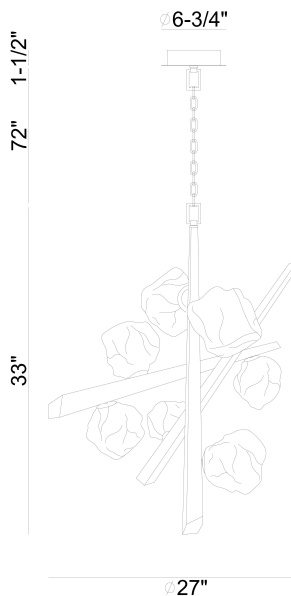

### PRODUCT DETAILS

No.	:	47234-024
Product Color	:	MATTE GRAPHITE
Shade / Accent Colour	:	AMBER
Shade / Accent Material	:	GLASS
Diameter	:	27"
Height	:	33"
Weight	:	17.1LBS
Shade Diameter	:	7"

### LIGHT SOURCE DETAILS

Number of Bulbs	:	7
Light Source	:	LED
Light Source Type	:	INTEGRATED LED
Bulb Voltage	:	120V
Wattage	:	7 X 2.4W
Total Wattage	:	17W
Delivered Lumens	:	932LM
Kelvin	:	3000K
CRI	:	90
Bulb Included	:	YES
Dimmable	:	YES

### TECHNICAL DETAILS

Hanging Support Type	:	CHAIN
Hanging Support Length	:	72"
Canopy / Backplate Height	:	1.5"
Canopy / Backplate Dia.	:	6"
IP Rating	:	IP22
Title 24	:	YES
Beam Angle	:	360