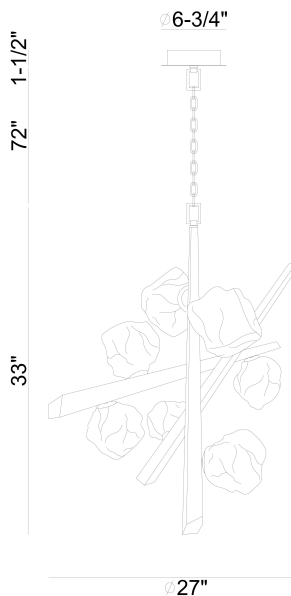

THORAH, 7-LIGHT 27IN INTEGRATED LED CHANDELIER

PRODUCT DETAILS

No.	:	47234-024
Product Color	:	MATTE GRAPHITE
Shade / Accent Colour	:	AMBER
Shade / Accent Material	:	GLASS
Diameter	:	27"
Height	:	33"
Weight	:	17.1LBS
Shade Diameter	:	7"

LIGHT SOURCE DETAILS

Number of Bulbs	:	7
Light Source	:	LED
Light Source Type	:	INTEGRATED LED
Bulb Voltage	:	120V
Wattage	:	7 X 2.4W
Total Wattage	:	17W
Delivered Lumens	:	932LM
Kelvin	:	3000K
CRI	:	90
Bulb Included	:	YES
Dimmable	:	YES

OPTIONS AVAILABLE

ITEM NO.	FINISH	SHADE
47234-017	MATTE GOLD	SMOKE
47234-024	MATTE GRAPHITE	AMBER

TECHNICAL DETAILS

Hanging Support Type	:	CHAIN
Hanging Support Length	:	72"
Canopy / Backplate Height	:	1.5"
Canopy / Backplate Dia.	:	6"
IP Rating	:	IP22
Title 24	:	YES
Beam Angle	:	360