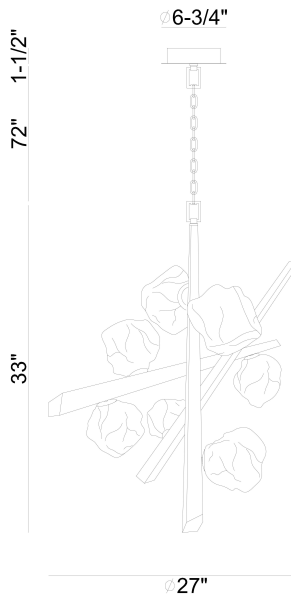

### PRODUCT DETAILS

No.	:	47234-017
Product Color	:	MATTE GOLD
Shade / Accent Colour	:	SMOKE
Shade / Accent Material	:	GLASS
Diameter	:	27"
Height	:	33"
Weight	:	17.1LBS
Shade Diameter	:	7"

### LIGHT SOURCE DETAILS

Number of Bulbs	:	7
Light Source	:	LED
Light Source Type	:	INTEGRATED LED
Bulb Voltage	:	120V
Wattage	:	7 X 2.4W
Total Wattage	:	17W
Delivered Lumens	:	932LM
Kelvin	:	3000K
CRI	:	90
Bulb Included	:	YES
Dimmable	:	YES

### TECHNICAL DETAILS

Hanging Support Type	:	CHAIN
Hanging Support Length	:	72"
Canopy / Backplate Height	:	1.5"
Canopy / Backplate Dia.	:	6"
IP Rating	:	IP22
Title 24	:	YES
Beam Angle	:	360