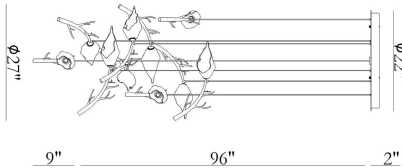

## PRODUCT DETAILS

No.	:	47229-013
Product Color	:	ANTIQUÉ GOLD
Shade / Accent Colour	:	WHITE
Shade / Accent Material	:	GLASS
Diameter	:	22"
Height	:	22.5"
Weight	:	36.8LBS
Shade Length	:	4"
Shade Width	:	4"
Shade Height	:	9"

## TECHNICAL DETAILS

Hanging Support Type	:	AIRCRAFT CABLE
Canopy / Backplate Height	:	2"
Canopy / Backplate Dia.	:	22"
IP Rating	:	IP22
Beam Angle	:	270