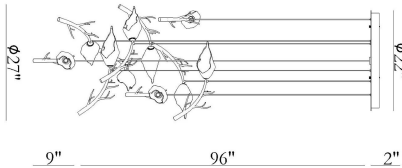

MATERA, 10-LIGHT 22IN INTEGRATED LED MULTI DROP CHANDELIER

PRODUCT DETAILS

No.	:	47229-013
Product Color	:	ANTIQUÉ GOLD
Shade / Accent Colour	:	WHITE
Shade / Accent Material	:	GLASS
Diameter	:	22"
Height	:	22.5"
Weight	:	36.8LBS
Shade Length	:	4"
Shade Width	:	4"
Shade Height	:	9"

OPTIONS AVAILABLE

ITEM NO.	FINISH	SHADE
47229-013	ANTIQUÉ GOLD	WHITE

TECHNICAL DETAILS

Hanging Support Type	:	AIRCRAFT CABLE
Canopy / Backplate Height	:	2"
Canopy / Backplate Dia.	:	22"
IP Rating	:	IP22
Beam Angle	:	270