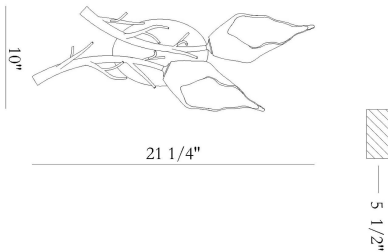

OPTIONS AVAILABLE

ITEM NO.	FINISH	SHADE
47228-016	ANTIQUÉ GOLD	WHITE