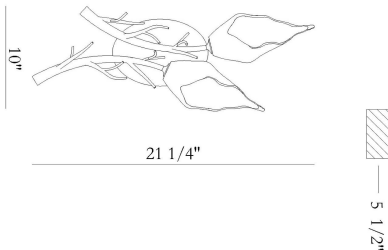

MATERA, 2-LIGHT 21IN INTEGRATED LED WALL SCONCE

PRODUCT DETAILS

No.	:	47228-016
Product Color	:	ANTIQUÉ GOLD
Product Material	:	GOLD
Shade / Accent Colour	:	WHITE
Shade / Accent Material	:	GLASS
Length	:	10"
Width	:	5.5"
Height	:	21"
Weight	:	4.8LBS
Shade Length	:	4"
Shade Width	:	4"
Shade Height	:	9"

LIGHT SOURCE DETAILS

Light Source Type	:	INTEGRATED LED
Bulb Voltage	:	12V
Total Wattage	:	6W
Delivered Lumens	:	120LM
Kelvin	:	3000K
CRI	:	90
Dimmable	:	YES

OPTIONS AVAILABLE

ITEM NO.	FINISH	SHADE
47228-016	ANTIQUÉ GOLD	WHITE

TECHNICAL DETAILS

Hanging Support Type	:	J-BOX
Canopy / Backplate Length	:	4.75"
Canopy / Backplate Height	:	7"
Canopy / Backplate Width	:	1.5"
IP Rating	:	IP22
Beam Angle	:	270

PROJECT INFORMATION

 Job Name: Date: Type: