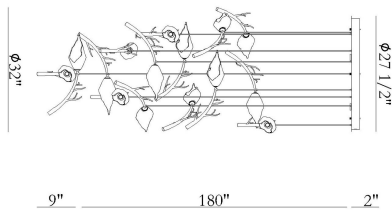

MATERA, 15-LIGHT 28IN INTEGRATED LED GRAND CHANDELIER

PRODUCT DETAILS

No.	:	47227-019
Product Color	:	ANTIQUÉ GOLD
Shade / Accent Colour	:	WHITE
Shade / Accent Material	:	GLASS
Diameter	:	27.5"
Height	:	33.75"
Weight	:	55.1LBS
Shade Length	:	4"
Shade Width	:	4"
Shade Height	:	9"

LIGHT SOURCE DETAILS

Number of Bulbs	:	15
Light Source	:	LED
Light Source Type	:	INTEGRATED LED
Bulb Voltage	:	12V
Wattage	:	15 X 3.7W
Total Wattage	:	56W
Delivered Lumens	:	1098LM
Kelvin	:	3000K
CRI	:	90
Bulb Included	:	YES
Dimmable	:	YES

OPTIONS AVAILABLE

ITEM NO.	FINISH	SHADE
47227-019	ANTIQUÉ GOLD	WHITE

TECHNICAL DETAILS

Hanging Support Type	:	AIRCRAFT CABLE
Canopy / Backplate Height	:	2"
Canopy / Backplate Dia.	:	27.5"
IP Rating	:	IP22
Beam Angle	:	270