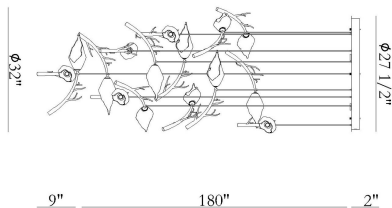

MATERA, 15-LIGHT 28IN INTEGRATED LED GRAND CHANDELIER

PRODUCT DETAILS

No.	:	47227-019
Product Color	:	ANTIQUÉ GOLD
Shade / Accent Colour	:	WHITE
Shade / Accent Material	:	GLASS
Diameter	:	27.5"
Height	:	33.75"
Weight	:	55.1LBS
Shade Length	:	4"
Shade Width	:	4"
Shade Height	:	9"

LIGHT SOURCE DETAILS

Number of Bulbs	:	15
Light Source	:	LED
Light Source Type	:	INTEGRATED LED
Bulb Voltage	:	12V
Wattage	:	15 X 3.7W
Total Wattage	:	56W
Delivered Lumens	:	1098LM
Kelvin	:	3000K
CRI	:	90
Bulb Included	:	YES
Dimmable	:	YES

OPTIONS AVAILABLE

ITEM NO.	FINISH	SHADE
47227-019	ANTIQUÉ GOLD	WHITE

TECHNICAL DETAILS

Hanging Support Type	:	AIRCRAFT CABLE
Canopy / Backplate Height	:	2"
Canopy / Backplate Dia.	:	27.5"
IP Rating	:	IP22
Beam Angle	:	270