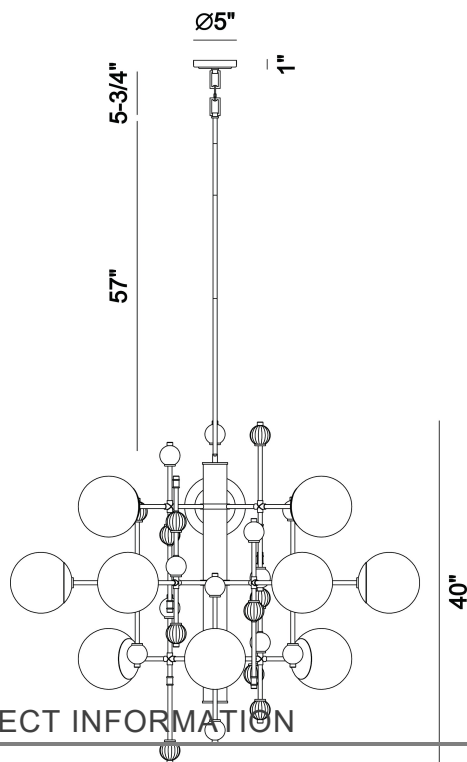

TRAITON, 3-TIERS 12-LIGHT 48IN GRAND CHANDELIER

PRODUCT DETAILS

No.	:	47223-011
Product Color	:	GOLD
Shade / Accent Colour	:	CLEAR
Shade / Accent Material	:	GLASS
Diameter	:	48"
Height	:	40"
Weight	:	39.8LBS
Shade Height	:	5"
Shade Diameter	:	5"

LIGHT SOURCE DETAILS

Number of Bulbs	:	12
Light Source Type	:	G25
Bulb Voltage	:	120V
Socket Type	:	E26
Wattage	:	12 X 60W
Total Wattage	:	720W
Delivered Lumens	:	~LM
Bulb Included	:	NO
Dimmable	:	YES

OPTIONS AVAILABLE

ITEM NO.	FINISH	SHADE
47223-011	GOLD	CLEAR

TECHNICAL DETAILS

Hanging Support Type	:	ROD
Canopy / Backplate Height	:	0.75"
Canopy / Backplate Dia.	:	5"
IP Rating	:	IP22
Beam Angle	:	360

PROJECT INFORMATION