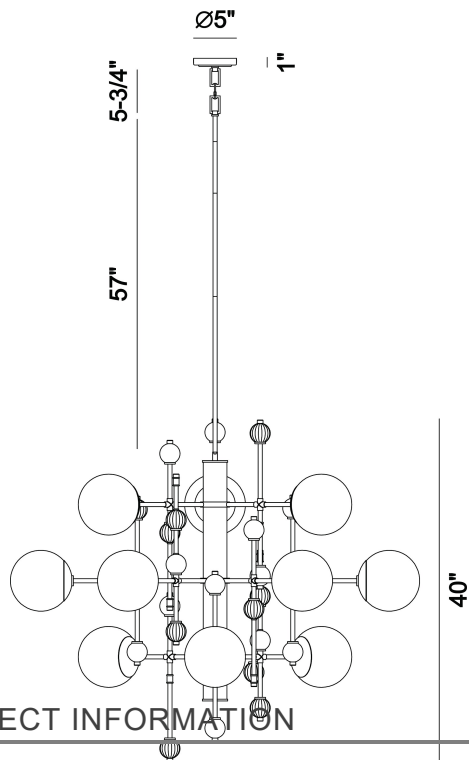

### PRODUCT DETAILS

No.	:	47223-011
Product Color	:	GOLD
Product Material	:	GOLD
Shade / Accent Colour	:	CLEAR
Shade / Accent Material	:	GLASS
Diameter	:	48"
Height	:	40"
Weight	:	39.8LBS
Shade Height	:	5"
Shade Diameter	:	5"

### LIGHT SOURCE DETAILS

Number of Bulbs	:	12
Light Source Type	:	G25
Bulb Voltage	:	120V
Socket Type	:	E26
Wattage	:	12 X 60W
Total Wattage	:	720W
Bulb Included	:	NO
Dimmable	:	YES

### TECHNICAL DETAILS

Hanging Support Type	:	ROD
Canopy / Backplate Height	:	0.75"
Canopy / Backplate Dia.	:	5"
IP Rating	:	IP22
Beam Angle	:	360