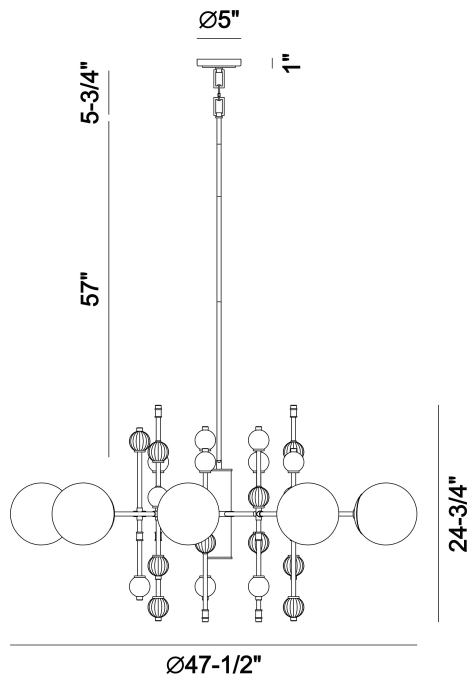

### PRODUCT DETAILS

No.	:	47222-014
Product Color	:	GOLD
Shade / Accent Colour	:	CLEAR
Shade / Accent Material	:	GLASS
Diameter	:	48"
Height	:	24.5"
Weight	:	24.2LBS
Shade Height	:	5"
Shade Diameter	:	5"

### LIGHT SOURCE DETAILS

Number of Bulbs	:	9
Light Source Type	:	G25
Bulb Voltage	:	120V
Socket Type	:	E26
Wattage	:	9 X 60W
Total Wattage	:	540W
Delivered Lumens	:	~LM
Bulb Included	:	NO
Dimmable	:	YES

### OPTIONS AVAILABLE

<b>ITEM NO.</b>	<b>FINISH</b>	<b>SHADE</b>
47222-014	GOLD	CLEAR

### TECHNICAL DETAILS

Hanging Support Type	:	ROD
Canopy / Backplate Height	:	0.75"
Canopy / Backplate Dia.	:	5"
IP Rating	:	IP22
Beam Angle	:	360