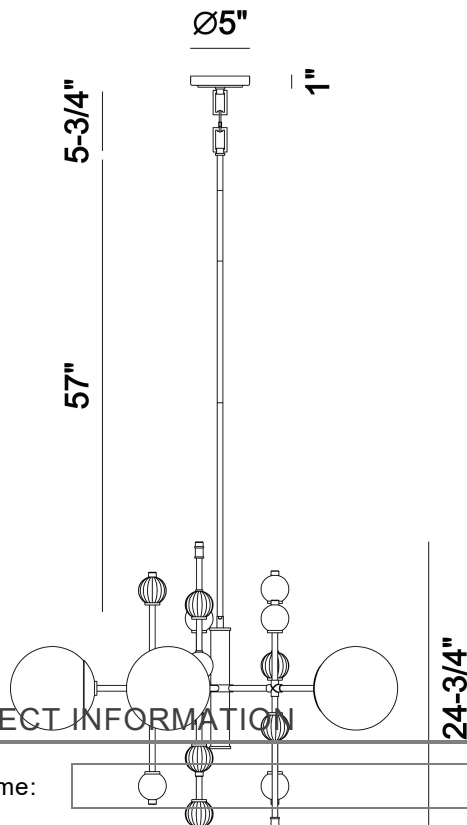

### PRODUCT DETAILS

No.	:	47221-017
Product Color	:	GOLD
Shade / Accent Colour	:	CLEAR
Shade / Accent Material	:	GLASS
Diameter	:	36"
Height	:	24.5"
Weight	:	16.9LBS
Shade Height	:	5"
Shade Diameter	:	5"

### LIGHT SOURCE DETAILS

Number of Bulbs	:	5
Light Source Type	:	G25
Bulb Voltage	:	120V
Socket Type	:	E26
Wattage	:	5 X 60W
Total Wattage	:	300W
Delivered Lumens	:	~LM
Bulb Included	:	NO
Dimmable	:	YES

### TECHNICAL DETAILS

Hanging Support Type	:	ROD
Canopy / Backplate Height	:	0.75"
Canopy / Backplate Dia.	:	5"
IP Rating	:	IP22
Beam Angle	:	360

### PROJECT INFORMATION

 Job Name:  Date:  Type: 

 Comments: 

**Ø35-1/2"**