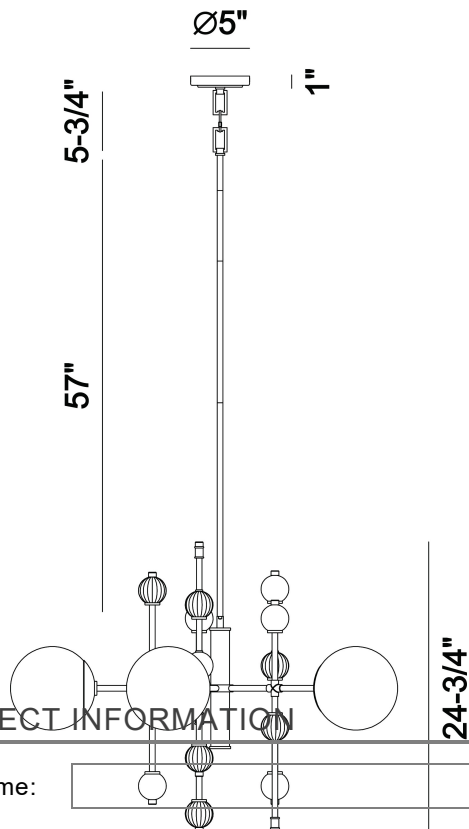

### PRODUCT DETAILS

No.	:	47221-017
Product Color	:	GOLD
Shade / Accent Colour	:	CLEAR
Shade / Accent Material	:	GLASS
Diameter	:	36"
Height	:	24.5"
Weight	:	16.9LBS
Shade Height	:	5"
Shade Diameter	:	5"

### LIGHT SOURCE DETAILS

Number of Bulbs	:	5
Light Source Type	:	G25
Bulb Voltage	:	120V
Socket Type	:	E26
Wattage	:	5 X 60W
Total Wattage	:	300W
Delivered Lumens	:	~LM
Bulb Included	:	NO
Dimmable	:	YES

### TECHNICAL DETAILS

Hanging Support Type	:	ROD
Canopy / Backplate Height	:	0.75"
Canopy / Backplate Dia.	:	5"
IP Rating	:	IP22
Beam Angle	:	360