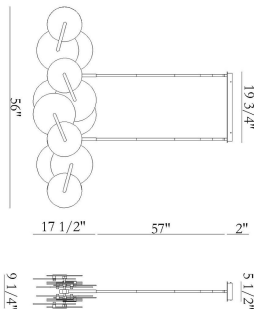

### PRODUCT DETAILS

|                         |   |             |
|-------------------------|---|-------------|
| No.                     | : | 47210-028   |
| Product Color           | : | MATTE BLACK |
| Shade / Accent Colour   | : | WHITE       |
| Shade / Accent Material | : | GLASS       |
| Length                  | : | 56"         |
| Width                   | : | 9"          |
| Height                  | : | 17.5"       |
| Weight                  | : | 33.7LBS     |
| Shade Height            | : | 0.125"      |
| Shade Diameter          | : | 8"          |

### LIGHT SOURCE DETAILS

|                   |   |                |
|-------------------|---|----------------|
| Number of Bulbs   | : | 1              |
| Light Source      | : | LED            |
| Light Source Type | : | INTEGRATED LED |
| Bulb Voltage      | : | 24V            |
| Wattage           | : | 1 X 92W        |
| Total Wattage     | : | 92W            |
| Delivered Lumens  | : | 5520LM         |
| Kelvin            | : | 3000K          |
| CRI               | : | 90             |
| Bulb Included     | : | YES            |
| Dimmable          | : | YES            |

### TECHNICAL DETAILS

|                           |   |        |
|---------------------------|---|--------|
| Hanging Support Type      | : | ROD    |
| Canopy / Backplate Length | : | 19.75" |
| Canopy / Backplate Height | : | 1"     |
| Canopy / Backplate Width  | : | 5.5"   |
| IP Rating                 | : | IP22   |
| Title 24                  | : | YES    |
| Beam Angle                | : | 270    |