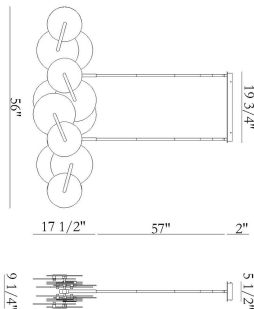

NUVOLA, 56IN INTEGRATED LED LINEAR CHANDELIER

PRODUCT DETAILS

No.	:	47210-028
Product Color	:	MATTE BLACK
Shade / Accent Colour	:	WHITE
Shade / Accent Material	:	GLASS
Length	:	56"
Width	:	9"
Height	:	17.5"
Weight	:	33.7LBS
Shade Height	:	0.125"
Shade Diameter	:	8"

OPTIONS AVAILABLE

ITEM NO.	FINISH	SHADE
47210-011	GOLD	WHITE
47210-028	MATTE BLACK	WHITE

TECHNICAL DETAILS

Hanging Support Type	:	ROD
Canopy / Backplate Length	:	19.75"
Canopy / Backplate Height	:	1"
Canopy / Backplate Width	:	5.5"
IP Rating	:	IP22
Title 24	:	YES
Beam Angle	:	270