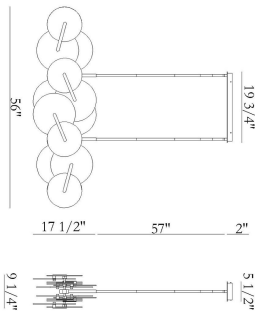

NUVOLA, 56IN INTEGRATED LED LINEAR CHANDELIER

PRODUCT DETAILS

No.	:	47210-011
Product Color	:	GOLD
Shade / Accent Colour	:	WHITE
Shade / Accent Material	:	GLASS
Length	:	56"
Width	:	9"
Height	:	17.5"
Weight	:	33.7LBS
Shade Height	:	0.125"
Shade Diameter	:	8"

OPTIONS AVAILABLE

ITEM NO.	FINISH	SHADE
47210-011	GOLD	WHITE
47210-028	MATTE BLACK	WHITE

TECHNICAL DETAILS

Hanging Support Type	:	ROD
Canopy / Backplate Length	:	19.75"
Canopy / Backplate Height	:	1"
Canopy / Backplate Width	:	5.5"
IP Rating	:	IP22
Title 24	:	YES
Beam Angle	:	270