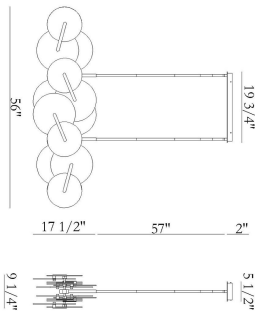

PROJECT INFORMATION

Job Name: Date: Type:

Comments: