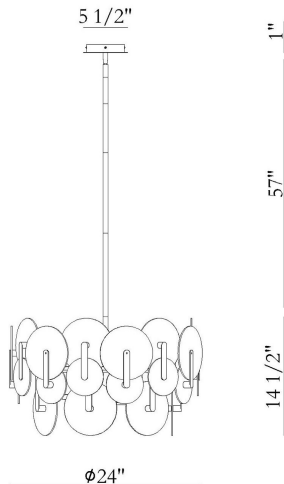

### PRODUCT DETAILS

No.	:	47209-022
Product Color	:	MATTE BLACK
Shade / Accent Colour	:	WHITE
Shade / Accent Material	:	GLASS
Diameter	:	24"
Height	:	14.5"
Weight	:	38.5LBS
Shade Height	:	0.125"
Shade Diameter	:	8"

### LIGHT SOURCE DETAILS

Number of Bulbs	:	2
Light Source	:	LED
Light Source Type	:	INTEGRATED LED
Bulb Voltage	:	24V
Wattage	:	2 X 37W
Total Wattage	:	74W
Delivered Lumens	:	4500LM
Kelvin	:	3000K
CRI	:	90
Bulb Included	:	YES
Dimmable	:	YES

### TECHNICAL DETAILS

Hanging Support Type	:	ROD
Canopy / Backplate Height	:	1"
Canopy / Backplate Dia.	:	5.5"
IP Rating	:	IP22
Title 24	:	YES
Beam Angle	:	270