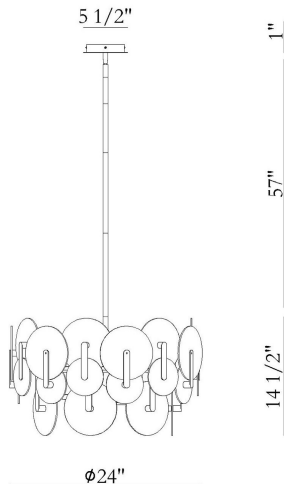

NUVOLA, 24IN INTEGRATED LED PENDANT CHANDELIER

PRODUCT DETAILS

No.	:	47209-015
Product Color	:	GOLD
Shade / Accent Colour	:	WHITE
Shade / Accent Material	:	GLASS
Diameter	:	24"
Height	:	14.5"
Weight	:	38.5LBS
Shade Height	:	0.125"
Shade Diameter	:	8"

LIGHT SOURCE DETAILS

Number of Bulbs	:	2
Light Source	:	LED
Light Source Type	:	INTEGRATED LED
Bulb Voltage	:	24V
Wattage	:	2 X 37W
Total Wattage	:	74W
Delivered Lumens	:	4500LM
Kelvin	:	3000K
CRI	:	90
Bulb Included	:	YES
Dimmable	:	YES

OPTIONS AVAILABLE

ITEM NO.	FINISH	SHADE
47209-015	GOLD	WHITE
47209-022	MATTE BLACK	WHITE

TECHNICAL DETAILS

Hanging Support Type	:	ROD
Canopy / Backplate Height	:	1"
Canopy / Backplate Dia.	:	5.5"
IP Rating	:	IP22
Title 24	:	YES
Beam Angle	:	270