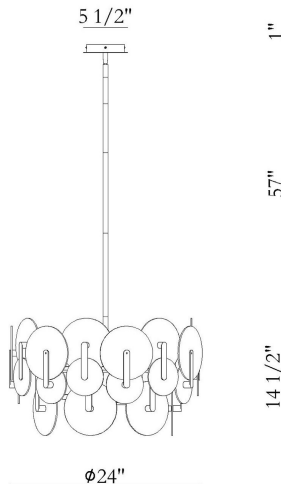

### PRODUCT DETAILS

No.	:	47209-015
Product Color	:	GOLD
Shade / Accent Colour	:	WHITE
Shade / Accent Material	:	GLASS
Diameter	:	24"
Height	:	14.5"
Weight	:	38.5LBS
Shade Height	:	0.125"
Shade Diameter	:	8"

### LIGHT SOURCE DETAILS

Number of Bulbs	:	2
Light Source	:	LED
Light Source Type	:	INTEGRATED LED
Bulb Voltage	:	24V
Wattage	:	2 X 37W
Total Wattage	:	74W
Delivered Lumens	:	4500LM
Kelvin	:	3000K
CRI	:	90
Bulb Included	:	YES
Dimmable	:	YES

### TECHNICAL DETAILS

Hanging Support Type	:	ROD
Canopy / Backplate Height	:	1"
Canopy / Backplate Dia.	:	5.5"
IP Rating	:	IP22
Title 24	:	YES
Beam Angle	:	270