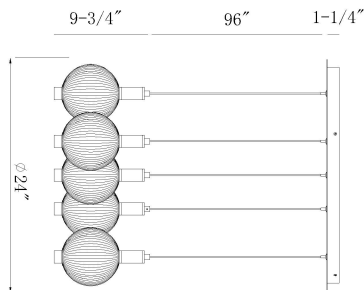

## PRODUCT DETAILS

No.	:	47208-025
Product Color	:	POLISHED NICKEL
Shade / Accent Colour	:	FROSTED
Shade / Accent Material	:	GLASS
Diameter	:	24"
Height	:	10"
Weight	:	24LBS
Shade Height	:	6"
Shade Diameter	:	6"

## LIGHT SOURCE DETAILS

Number of Bulbs	:	5
Light Source	:	LED
Light Source Type	:	INTEGRATED LED
Bulb Voltage	:	36V
Wattage	:	5 X 10.92W
Total Wattage	:	54.6W
Delivered Lumens	:	3655LM
Kelvin	:	3000K
CRI	:	90
Bulb Included	:	YES
Dimmable	:	YES

## TECHNICAL DETAILS

Hanging Support Type	:	AIRCRAFT CABLE
Canopy / Backplate Height	:	1.25"
Canopy / Backplate Dia.	:	24"
IP Rating	:	IP22
Title 24	:	YES
Beam Angle	:	360