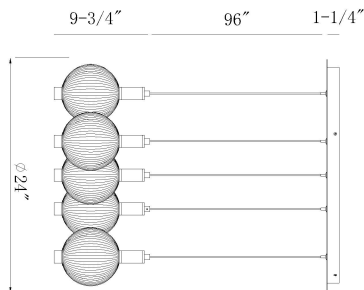

PALMAS, 5-LIGHT 24IN INTEGRATED LED MULTI DROP CHANDELIER

PRODUCT DETAILS

No.	:	47208-025
Product Color	:	POLISHED NICKEL
Shade / Accent Colour	:	FROSTED
Shade / Accent Material	:	GLASS
Diameter	:	24"
Height	:	10"
Weight	:	24LBS
Shade Height	:	6"
Shade Diameter	:	6"

LIGHT SOURCE DETAILS

Number of Bulbs	:	5
Light Source	:	LED
Light Source Type	:	INTEGRATED LED
Bulb Voltage	:	36V
Wattage	:	5 X 10.92W
Total Wattage	:	54.6W
Delivered Lumens	:	3655LM
Kelvin	:	3000K
CRI	:	90
Bulb Included	:	YES
Dimmable	:	YES

OPTIONS AVAILABLE

ITEM NO.	FINISH	SHADE
47208-018	GOLD	SMOKE
47208-025	POLISHED NICKEL	OPAL

TECHNICAL DETAILS

Hanging Support Type	:	AIRCRAFT CABLE
Canopy / Backplate Height	:	1.25"
Canopy / Backplate Dia.	:	24"
IP Rating	:	IP22
Title 24	:	YES
Beam Angle	:	360