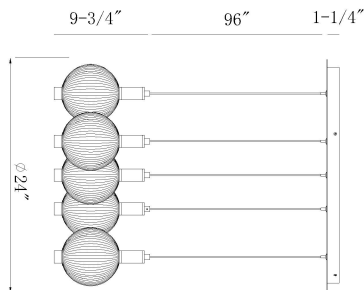

PALMAS, 5-LIGHT 24IN INTEGRATED LED MULTI DROP CHANDELIER

PRODUCT DETAILS

No.	:	47208-018
Product Color	:	GOLD
Shade / Accent Colour	:	SMOKE
Shade / Accent Material	:	GLASS
Diameter	:	24"
Height	:	10"
Weight	:	24LBS
Shade Height	:	6"
Shade Diameter	:	6"

LIGHT SOURCE DETAILS

Number of Bulbs	:	5
Light Source	:	LED
Light Source Type	:	INTEGRATED LED
Bulb Voltage	:	36V
Wattage	:	5 X 10.92W
Total Wattage	:	54.6W
Delivered Lumens	:	2746LM
Kelvin	:	3000K
CRI	:	90
Bulb Included	:	YES
Dimmable	:	YES

OPTIONS AVAILABLE

ITEM NO.	FINISH	SHADE
47208-018	GOLD	SMOKE
47208-025	POLISHED NICKEL	OPAL

TECHNICAL DETAILS

Hanging Support Type	:	AIRCRAFT CABLE
Canopy / Backplate Height	:	1.25"
Canopy / Backplate Dia.	:	24"
IP Rating	:	IP22
Title 24	:	YES
Beam Angle	:	360