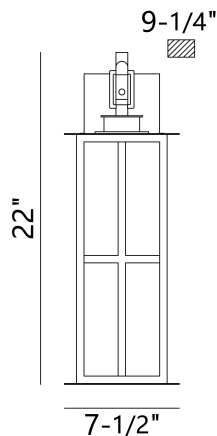

GREYSON, 22IN INTEGRATED LED OUTDOOR WALL LANTERN

PRODUCT DETAILS

No.	:	47201-019
Product Color	:	BRASS-BLACK MIX
Product Material	:	GOL-BLK
Shade / Accent Colour	:	CLEAR
Shade / Accent Material	:	GLASS
Length	:	7.75"
Width	:	7.5"
Height	:	22"
Ext	:	9.25"
Weight	:	12.5LBS
Shade Length	:	6"
Shade Width	:	6"
Shade Height	:	18.75"

LIGHT SOURCE DETAILS

Light Source Type	:	INTEGRATED LED
Bulb Voltage	:	36V
Total Wattage	:	18W
Delivered Lumens	:	575LM
Kelvin	:	3000K
CRI	:	90
Dimmable	:	YES

OPTIONS AVAILABLE

ITEM NO.	FINISH	SHADE
47201-019	BRASS-BLACK MIX	CLEAR

TECHNICAL DETAILS

Hanging Support Type	:	J-BOX
Canopy / Backplate Length	:	6.75"
Canopy / Backplate Height	:	5"
Canopy / Backplate Width	:	1.25"
IP Rating	:	IP44
Beam Angle	:	270

PROJECT INFORMATION

 Job Name: Date: Type: