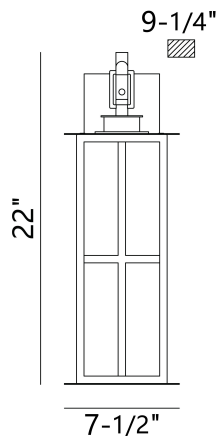

OPTIONS AVAILABLE

ITEM NO.	FINISH	SHADE
47201-019	BRASS-BLACK MIX	CLEAR