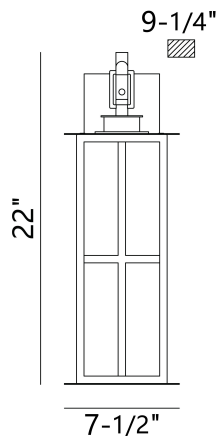

### PRODUCT DETAILS

|                         |   |                 |
|-------------------------|---|-----------------|
| No.                     | : | 47201-019       |
| Product Color           | : | BRASS-BLACK MIX |
| Shade / Accent Colour   | : | CLEAR           |
| Shade / Accent Material | : | GLASS           |
| Length                  | : | 7.75"           |
| Width                   | : | 7.5"            |
| Height                  | : | 22"             |
| Ext                     | : | 9.25"           |
| Weight                  | : | 12.5LBS         |
| Shade Length            | : | 6"              |
| Shade Width             | : | 6"              |
| Shade Height            | : | 18.75"          |

### TECHNICAL DETAILS

|                           |   |       |
|---------------------------|---|-------|
| Hanging Support Type      | : | J-BOX |
| Canopy / Backplate Length | : | 6.75" |
| Canopy / Backplate Height | : | 5"    |
| Canopy / Backplate Width  | : | 1.25" |
| IP Rating                 | : | IP44  |
| Beam Angle                | : | 270   |