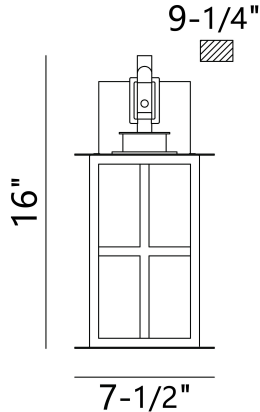

GREYSON, 16IN INTEGRATED LED OUTDOOR WALL LANTERN

PRODUCT DETAILS

No.	:	47200-012
Product Color	:	BRASS-BLACK MIX
Shade / Accent Colour	:	CLEAR
Shade / Accent Material	:	GLASS
Length	:	7.75"
Width	:	7.5"
Height	:	16"
Ext	:	9.25"
Weight	:	10.3LBS
Shade Length	:	6"
Shade Width	:	6"
Shade Height	:	10.75"

OPTIONS AVAILABLE

ITEM NO.	FINISH	SHADE
47200-012	BRASS-BLACK MIX	CLEAR

TECHNICAL DETAILS

Hanging Support Type	:	J-BOX
Canopy / Backplate Length	:	6.75"
Canopy / Backplate Height	:	5"
Canopy / Backplate Width	:	1.25"
IP Rating	:	IP44
Beam Angle	:	270