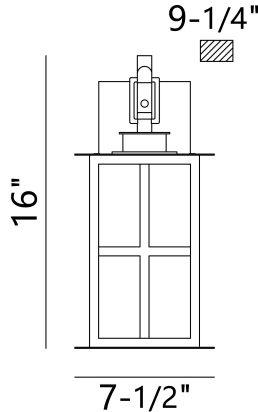

GREYSON, 16IN INTEGRATED LED OUTDOOR WALL LANTERN

PRODUCT DETAILS

No.	:	47200-012
Product Color	:	BRASS-BLACK MIX
Shade / Accent Colour	:	CLEAR
Shade / Accent Material	:	GLASS
Length	:	7.75"
Width	:	7.5"
Height	:	16"
Ext	:	9.25"
Weight	:	10.3LBS
Shade Length	:	6"
Shade Width	:	6"
Shade Height	:	10.75"

OPTIONS AVAILABLE

ITEM NO.	FINISH	SHADE
47200-012	BRASS-BLACK MIX	CLEAR

TECHNICAL DETAILS

Hanging Support Type	:	J-BOX
Canopy / Backplate Length	:	6.75"
Canopy / Backplate Height	:	5"
Canopy / Backplate Width	:	1.25"
IP Rating	:	IP44
Beam Angle	:	270