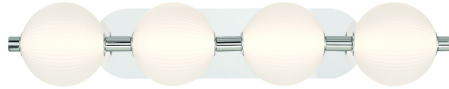

PALMAS, 4-LIGHT 30IN INTEGRATED LED VANITY

PRODUCT DETAILS

No.	:	47194-021
Product Color	:	POLISHED NICKEL
Product Material	:	NICKEL
Shade / Accent Colour	:	FROSTED
Shade / Accent Material	:	GLASS
Length	:	30"
Height	:	5.25"
Ext	:	8"
Weight	:	8.8LBS
Shade Diameter	:	6"

LIGHT SOURCE DETAILS

Light Source Type	:	INTEGRATED LED
Bulb Voltage	:	36V
Total Wattage	:	36W
Delivered Lumens	:	2320LM
Kelvin	:	3000K
CRI	:	90
Dimmable	:	YES

OPTIONS AVAILABLE

ITEM NO.	FINISH	SHADE
47194-014	GOLD	OPAL
47194-021	POLISHED NICKEL	OPAL

TECHNICAL DETAILS

Hanging Support Type	:	J-BOX
Canopy / Backplate Length	:	20"
Canopy / Backplate Height	:	1.5"
Canopy / Backplate Width	:	5.25"
IP Rating	:	IP22
Title 24	:	YES
Beam Angle	:	270

PROJECT INFORMATION