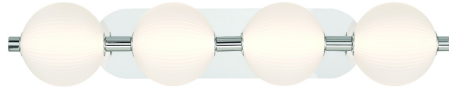

PALMAS, 4-LIGHT 30IN INTEGRATED LED VANITY

PRODUCT DETAILS

No.	:	47194-021
Product Color	:	POLISHED NICKEL
Shade / Accent Colour	:	FROSTED
Shade / Accent Material	:	GLASS
Length	:	30"
Height	:	5.25"
Ext	:	8"
Weight	:	8.8LBS
Shade Diameter	:	6"

LIGHT SOURCE DETAILS

Number of Bulbs	:	4
Light Source	:	LED
Light Source Type	:	INTEGRATED LED
Bulb Voltage	:	36V
Wattage	:	4 X 9W
Total Wattage	:	36W
Delivered Lumens	:	2320LM
Kelvin	:	3000K
CRI	:	90
Bulb Included	:	YES
Dimmable	:	YES

OPTIONS AVAILABLE

ITEM NO.	FINISH	SHADE
47194-014	GOLD	OPAL
47194-021	POLISHED NICKEL	OPAL

TECHNICAL DETAILS

Hanging Support Type	:	J-BOX
Canopy / Backplate Length	:	20"
Canopy / Backplate Height	:	1.5"
Canopy / Backplate Width	:	5.25"
IP Rating	:	IP22
Title 24	:	YES
Beam Angle	:	270