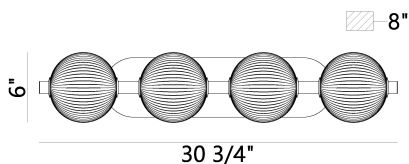

PALMAS, 4-LIGHT 30IN INTEGRATED LED VANITY

PRODUCT DETAILS

No.	:	47194-021
Product Color	:	POLISHED NICKEL
Shade / Accent Colour	:	FROSTED
Shade / Accent Material	:	GLASS
Length	:	30"
Height	:	5.25"
Ext	:	8"
Weight	:	8.8LBS
Shade Diameter	:	6"

LIGHT SOURCE DETAILS

Number of Bulbs	:	4
Light Source	:	LED
Light Source Type	:	INTEGRATED LED
Bulb Voltage	:	36V
Wattage	:	4 X 9W
Total Wattage	:	36W
Delivered Lumens	:	2320LM
Kelvin	:	3000K
CRI	:	90
Bulb Included	:	YES
Dimmable	:	YES

OPTIONS AVAILABLE

ITEM NO.	FINISH	SHADE
47194-014	GOLD	OPAL
47194-021	POLISHED NICKEL	OPAL

TECHNICAL DETAILS

Hanging Support Type	:	J-BOX
Canopy / Backplate Length	:	20"
Canopy / Backplate Height	:	1.5"
Canopy / Backplate Width	:	5.25"
IP Rating	:	IP22
Title 24	:	YES
Beam Angle	:	270