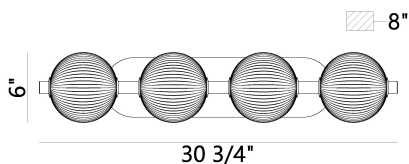

### PRODUCT DETAILS

No.	:	47194-021
Product Color	:	POLISHED NICKEL
Shade / Accent Colour	:	FROSTED
Shade / Accent Material	:	GLASS
Length	:	30"
Height	:	5.25"
Ext	:	8"
Weight	:	8.8LBS
Shade Diameter	:	6"

### LIGHT SOURCE DETAILS

Number of Bulbs	:	4
Light Source	:	LED
Light Source Type	:	INTEGRATED LED
Bulb Voltage	:	36V
Wattage	:	4 X 9W
Total Wattage	:	36W
Delivered Lumens	:	2320LM
Kelvin	:	3000K
CRI	:	90
Bulb Included	:	YES
Dimmable	:	YES

### TECHNICAL DETAILS

Hanging Support Type	:	J-BOX
Canopy / Backplate Length	:	20"
Canopy / Backplate Height	:	1.5"
Canopy / Backplate Width	:	5.25"
IP Rating	:	IP22
Title 24	:	YES
Beam Angle	:	270