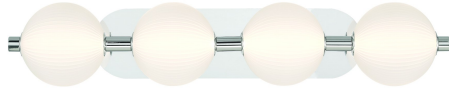

## PALMAS, 4-LIGHT 30IN INTEGRATED LED VANITY

### PRODUCT DETAILS

No.	:	47194-021
Product Color	:	POLISHED NICKEL
Shade / Accent Colour	:	FROSTED
Shade / Accent Material	:	GLASS
Length	:	30"
Height	:	5.25"
Ext	:	8"
Weight	:	8.8LBS
Shade Diameter	:	6"

### LIGHT SOURCE DETAILS

Number of Bulbs	:	4
Light Source	:	LED
Light Source Type	:	INTEGRATED LED
Bulb Voltage	:	36V
Wattage	:	4 X 9W
Total Wattage	:	36W
Delivered Lumens	:	2320LM
Kelvin	:	3000K
CRI	:	90
Bulb Included	:	YES
Dimmable	:	YES

### OPTIONS AVAILABLE

ITEM NO.	FINISH	SHADE
47194-014	<b>GOLD</b>	OPAL
47194-021	<b>POLISHED NICKEL</b>	OPAL