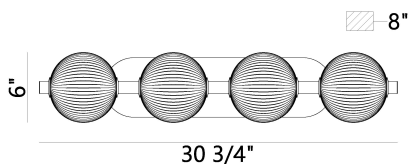

PALMAS, 4-LIGHT 30IN INTEGRATED LED VANITY

PRODUCT DETAILS

No.	:	47194-021
Product Color	:	POLISHED NICKEL
Product Material	:	NICKEL
Shade / Accent Colour	:	FROSTED
Shade / Accent Material	:	GLASS
Length	:	30"
Height	:	5.25"
Ext	:	8"
Weight	:	8.8LBS
Shade Diameter	:	6"

LIGHT SOURCE DETAILS

Light Source Type	:	INTEGRATED LED
Bulb Voltage	:	36V
Total Wattage	:	36W
Delivered Lumens	:	2320LM
Kelvin	:	3000K
CRI	:	90
Dimmable	:	YES

OPTIONS AVAILABLE

ITEM NO.	FINISH	SHADE
47194-014	GOLD	OPAL
47194-021	POLISHED NICKEL	OPAL

TECHNICAL DETAILS

Hanging Support Type	:	J-BOX
Canopy / Backplate Length	:	20"
Canopy / Backplate Height	:	1.5"
Canopy / Backplate Width	:	5.25"
IP Rating	:	IP22
Title 24	:	YES
Beam Angle	:	270

PROJECT INFORMATION