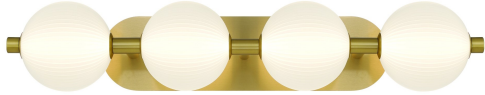

## PALMAS, 4-LIGHT 30IN INTEGRATED LED VANITY

### PRODUCT DETAILS

No.	:	47194-014
Product Color	:	GOLD
Shade / Accent Colour	:	FROSTED
Shade / Accent Material	:	GLASS
Length	:	30"
Height	:	5.25"
Ext	:	8"
Weight	:	8.8LBS
Shade Diameter	:	6"

### LIGHT SOURCE DETAILS

Number of Bulbs	:	4
Light Source	:	LED
Light Source Type	:	INTEGRATED LED
Bulb Voltage	:	36V
Wattage	:	4 X 9W
Total Wattage	:	36W
Delivered Lumens	:	2320LM
Kelvin	:	3000K
CRI	:	90
Bulb Included	:	YES
Dimmable	:	YES

### OPTIONS AVAILABLE

ITEM NO.	FINISH	SHADE
47194-014	<b>GOLD</b>	OPAL
47194-021	<b>POLISHED NICKEL</b>	OPAL