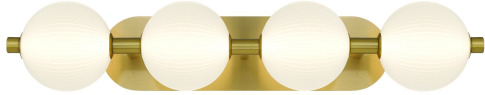

PALMAS, 4-LIGHT 30IN INTEGRATED LED VANITY

PRODUCT DETAILS

No.	:	47194-014
Product Color	:	GOLD
Shade / Accent Colour	:	FROSTED
Shade / Accent Material	:	GLASS
Length	:	30"
Height	:	5.25"
Ext	:	8"
Weight	:	8.8LBS
Shade Diameter	:	6"

LIGHT SOURCE DETAILS

Number of Bulbs	:	4
Light Source	:	LED
Light Source Type	:	INTEGRATED LED
Bulb Voltage	:	36V
Wattage	:	4 X 9W
Total Wattage	:	36W
Delivered Lumens	:	2320LM
Kelvin	:	3000K
CRI	:	90
Bulb Included	:	YES
Dimmable	:	YES

OPTIONS AVAILABLE

ITEM NO.	FINISH	SHADE
47194-014	GOLD	OPAL
47194-021	POLISHED NICKEL	OPAL

TECHNICAL DETAILS

Hanging Support Type	:	J-BOX
Canopy / Backplate Length	:	20"
Canopy / Backplate Height	:	1.5"
Canopy / Backplate Width	:	5.25"
IP Rating	:	IP22
Title 24	:	YES
Beam Angle	:	270