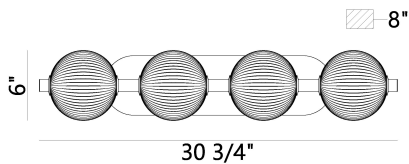

PALMAS, 4-LIGHT 30IN INTEGRATED LED VANITY

PRODUCT DETAILS

No.	:	47194-014
Product Color	:	GOLD
Shade / Accent Colour	:	FROSTED
Shade / Accent Material	:	GLASS
Length	:	30"
Height	:	5.25"
Ext	:	8"
Weight	:	8.8LBS
Shade Diameter	:	6"

LIGHT SOURCE DETAILS

Number of Bulbs	:	4
Light Source	:	LED
Light Source Type	:	INTEGRATED LED
Bulb Voltage	:	36V
Wattage	:	4 X 9W
Total Wattage	:	36W
Delivered Lumens	:	2320LM
Kelvin	:	3000K
CRI	:	90
Bulb Included	:	YES
Dimmable	:	YES

OPTIONS AVAILABLE

ITEM NO.	FINISH	SHADE
47194-014	GOLD	OPAL
47194-021	POLISHED NICKEL	OPAL

TECHNICAL DETAILS

Hanging Support Type	:	J-BOX
Canopy / Backplate Length	:	20"
Canopy / Backplate Height	:	1.5"
Canopy / Backplate Width	:	5.25"
IP Rating	:	IP22
Title 24	:	YES
Beam Angle	:	270