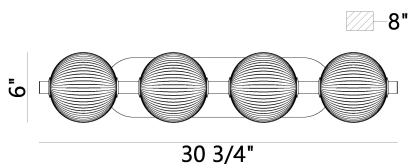

PALMAS, 4-LIGHT 30IN INTEGRATED LED VANITY

PRODUCT DETAILS

No.	:	47194-014
Product Color	:	GOLD
Shade / Accent Colour	:	FROSTED
Shade / Accent Material	:	GLASS
Length	:	30"
Height	:	5.25"
Ext	:	8"
Weight	:	8.8LBS
Shade Diameter	:	6"

LIGHT SOURCE DETAILS

Number of Bulbs	:	4
Light Source	:	LED
Light Source Type	:	INTEGRATED LED
Bulb Voltage	:	36V
Wattage	:	4 X 9W
Total Wattage	:	36W
Delivered Lumens	:	2320LM
Kelvin	:	3000K
CRI	:	90
Bulb Included	:	YES
Dimmable	:	YES

OPTIONS AVAILABLE

ITEM NO.	FINISH	SHADE
47194-014	GOLD	OPAL
47194-021	POLISHED NICKEL	OPAL

TECHNICAL DETAILS

Hanging Support Type	:	J-BOX
Canopy / Backplate Length	:	20"
Canopy / Backplate Height	:	1.5"
Canopy / Backplate Width	:	5.25"
IP Rating	:	IP22
Title 24	:	YES
Beam Angle	:	270