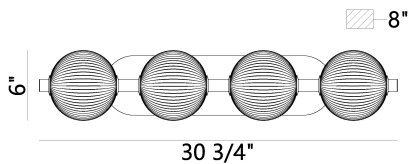

### PRODUCT DETAILS

No.	:	47194-014
Product Color	:	GOLD
Shade / Accent Colour	:	FROSTED
Shade / Accent Material	:	GLASS
Length	:	30"
Height	:	5.25"
Ext	:	8"
Weight	:	8.8LBS
Shade Diameter	:	6"

### LIGHT SOURCE DETAILS

Number of Bulbs	:	4
Light Source	:	LED
Light Source Type	:	INTEGRATED LED
Bulb Voltage	:	36V
Wattage	:	4 X 9W
Total Wattage	:	36W
Delivered Lumens	:	2320LM
Kelvin	:	3000K
CRI	:	90
Bulb Included	:	YES
Dimmable	:	YES

### TECHNICAL DETAILS

Hanging Support Type	:	J-BOX
Canopy / Backplate Length	:	20"
Canopy / Backplate Height	:	1.5"
Canopy / Backplate Width	:	5.25"
IP Rating	:	IP22
Title 24	:	YES
Beam Angle	:	270