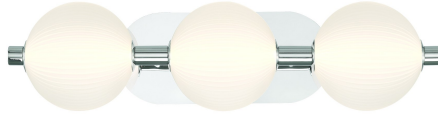

PALMAS, 3-LIGHT 23IN INTEGRATED LED VANITY

PRODUCT DETAILS

No.	:	47193-024
Product Color	:	POLISHED NICKEL
Shade / Accent Colour	:	FROSTED
Shade / Accent Material	:	GLASS
Length	:	22.5"
Height	:	5.25"
Ext	:	8"
Weight	:	5.9LBS
Shade Diameter	:	6"

LIGHT SOURCE DETAILS

Number of Bulbs	:	3
Light Source	:	LED
Light Source Type	:	INTEGRATED LED
Bulb Voltage	:	36V
Wattage	:	3 X 9W
Total Wattage	:	27W
Delivered Lumens	:	1850LM
Kelvin	:	3000K
CRI	:	90
Bulb Included	:	YES
Dimmable	:	YES

OPTIONS AVAILABLE

ITEM NO.	FINISH	SHADE
47193-017	GOLD	OPAL
47193-024	POLISHED NICKEL	OPAL

TECHNICAL DETAILS

Hanging Support Type	:	J-BOX
Canopy / Backplate Length	:	12"
Canopy / Backplate Height	:	1.5"
Canopy / Backplate Width	:	5.25"
IP Rating	:	IP22
Title 24	:	YES
Beam Angle	:	270