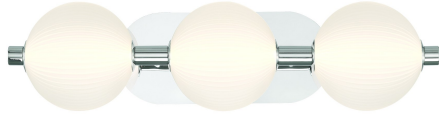

PALMAS, 3-LIGHT 23IN INTEGRATED LED VANITY

PRODUCT DETAILS

No.	:	47193-024
Product Color	:	POLISHED NICKEL
Shade / Accent Colour	:	FROSTED
Shade / Accent Material	:	GLASS
Length	:	22.5"
Height	:	5.25"
Ext	:	8"
Weight	:	5.9LBS
Shade Diameter	:	6"

LIGHT SOURCE DETAILS

Number of Bulbs	:	3
Light Source	:	LED
Light Source Type	:	INTEGRATED LED
Bulb Voltage	:	36V
Wattage	:	3 X 9W
Total Wattage	:	27W
Delivered Lumens	:	1850LM
Kelvin	:	3000K
CRI	:	90
Bulb Included	:	YES
Dimmable	:	YES

OPTIONS AVAILABLE

ITEM NO.	FINISH	SHADE
47193-017	GOLD	OPAL
47193-024	POLISHED NICKEL	OPAL

TECHNICAL DETAILS

Hanging Support Type	:	J-BOX
Canopy / Backplate Length	:	12"
Canopy / Backplate Height	:	1.5"
Canopy / Backplate Width	:	5.25"
IP Rating	:	IP22
Title 24	:	YES
Beam Angle	:	270