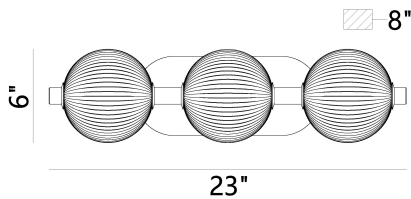

PALMAS, 3-LIGHT 23IN INTEGRATED LED VANITY

PRODUCT DETAILS

No.	:	47193-024
Product Color	:	POLISHED NICKEL
Shade / Accent Colour	:	FROSTED
Shade / Accent Material	:	GLASS
Length	:	22.5"
Height	:	5.25"
Ext	:	8"
Weight	:	5.9LBS
Shade Diameter	:	6"

LIGHT SOURCE DETAILS

Number of Bulbs	:	3
Light Source	:	LED
Light Source Type	:	INTEGRATED LED
Bulb Voltage	:	36V
Wattage	:	3 X 9W
Total Wattage	:	27W
Delivered Lumens	:	1850LM
Kelvin	:	3000K
CRI	:	90
Bulb Included	:	YES
Dimmable	:	YES

OPTIONS AVAILABLE

ITEM NO.	FINISH	SHADE
47193-017	GOLD	OPAL
47193-024	POLISHED NICKEL	OPAL

TECHNICAL DETAILS

Hanging Support Type	:	J-BOX
Canopy / Backplate Length	:	12"
Canopy / Backplate Height	:	1.5"
Canopy / Backplate Width	:	5.25"
IP Rating	:	IP22
Title 24	:	YES
Beam Angle	:	270