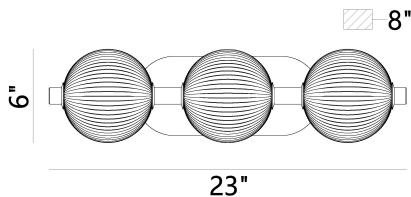

PALMAS, 3-LIGHT 23IN INTEGRATED LED VANITY

PRODUCT DETAILS

No.	:	47193-024
Product Color	:	POLISHED NICKEL
Shade / Accent Colour	:	FROSTED
Shade / Accent Material	:	GLASS
Length	:	22.5"
Height	:	5.25"
Ext	:	8"
Weight	:	5.9LBS
Shade Diameter	:	6"

LIGHT SOURCE DETAILS

Number of Bulbs	:	3
Light Source	:	LED
Light Source Type	:	INTEGRATED LED
Bulb Voltage	:	36V
Wattage	:	3 X 9W
Total Wattage	:	27W
Delivered Lumens	:	1850LM
Kelvin	:	3000K
CRI	:	90
Bulb Included	:	YES
Dimmable	:	YES

OPTIONS AVAILABLE

ITEM NO.	FINISH	SHADE
47193-017	GOLD	OPAL
47193-024	POLISHED NICKEL	OPAL

TECHNICAL DETAILS

Hanging Support Type	:	J-BOX
Canopy / Backplate Length	:	12"
Canopy / Backplate Height	:	1.5"
Canopy / Backplate Width	:	5.25"
IP Rating	:	IP22
Title 24	:	YES
Beam Angle	:	270