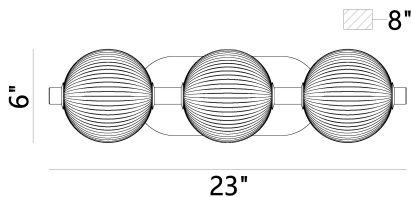

PALMAS, 3-LIGHT 23IN INTEGRATED LED VANITY

PRODUCT DETAILS

No.	:	47193-017
Product Color	:	GOLD
Shade / Accent Colour	:	FROSTED
Shade / Accent Material	:	GLASS
Length	:	22.5"
Height	:	5.25"
Ext	:	8"
Weight	:	5.9LBS
Shade Diameter	:	6"

LIGHT SOURCE DETAILS

Number of Bulbs	:	3
Light Source	:	LED
Light Source Type	:	INTEGRATED LED
Bulb Voltage	:	36V
Wattage	:	3 X 9W
Total Wattage	:	27W
Delivered Lumens	:	1850LM
Kelvin	:	3000K
CRI	:	90
Bulb Included	:	YES
Dimmable	:	YES

OPTIONS AVAILABLE

ITEM NO.	FINISH	SHADE
47193-017	GOLD	OPAL
47193-024	POLISHED NICKEL	OPAL

TECHNICAL DETAILS

Hanging Support Type	:	J-BOX
Canopy / Backplate Length	:	12"
Canopy / Backplate Height	:	1.5"
Canopy / Backplate Width	:	5.25"
IP Rating	:	IP22
Title 24	:	YES
Beam Angle	:	270