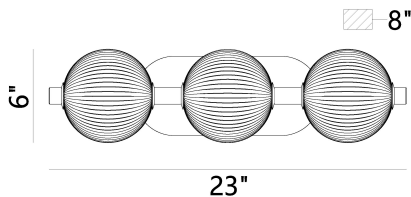

### PRODUCT DETAILS

No.	:	47193-017
Product Color	:	GOLD
Shade / Accent Colour	:	FROSTED
Shade / Accent Material	:	GLASS
Length	:	22.5"
Height	:	5.25"
Ext	:	8"
Weight	:	5.9LBS
Shade Diameter	:	6"

### LIGHT SOURCE DETAILS

Number of Bulbs	:	3
Light Source	:	LED
Light Source Type	:	INTEGRATED LED
Bulb Voltage	:	36V
Wattage	:	3 X 9W
Total Wattage	:	27W
Delivered Lumens	:	1850LM
Kelvin	:	3000K
CRI	:	90
Bulb Included	:	YES
Dimmable	:	YES

### TECHNICAL DETAILS

Hanging Support Type	:	J-BOX
Canopy / Backplate Length	:	12"
Canopy / Backplate Height	:	1.5"
Canopy / Backplate Width	:	5.25"
IP Rating	:	IP22
Title 24	:	YES
Beam Angle	:	270