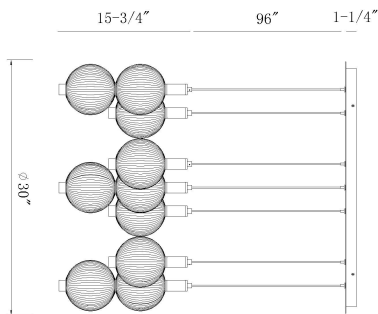

## PRODUCT DETAILS

No.	:	47191-020
Product Color	:	POLISHED NICKEL
Shade / Accent Colour	:	FROSTED
Shade / Accent Material	:	GLASS
Width	:	29.5"
Diameter	:	24"
Height	:	16"
Weight	:	39LBS
Shade Diameter	:	6"

## TECHNICAL DETAILS

Hanging Support Type	:	AIRCRAFT CABLE
Canopy / Backplate Height	:	1.25"
Canopy / Backplate Dia.	:	20"
IP Rating	:	IP22
Title 24	:	YES
Beam Angle	:	360