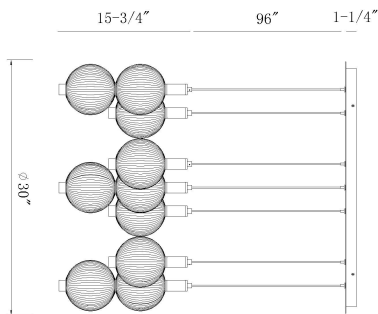

PALMAS, 7-LIGHT 30IN INTEGRATED LED MULTI DROP CHANDELIER

PRODUCT DETAILS

No.	:	47191-020
Product Color	:	POLISHED NICKEL
Shade / Accent Colour	:	FROSTED
Shade / Accent Material	:	GLASS
Width	:	29.5"
Diameter	:	24"
Height	:	16"
Weight	:	39LBS
Shade Diameter	:	6"

LIGHT SOURCE DETAILS

Number of Bulbs	:	7
Light Source	:	LED
Light Source Type	:	INTEGRATED LED
Bulb Voltage	:	36V
Wattage	:	7 X 12.9W
Total Wattage	:	90W
Delivered Lumens	:	5260LM
Kelvin	:	3000K
CRI	:	90
Bulb Included	:	YES
Dimmable	:	YES

OPTIONS AVAILABLE

ITEM NO.	FINISH	SHADE
47191-013	GOLD	SMOKE
47191-020	POLISHED NICKEL	OPAL

TECHNICAL DETAILS

Hanging Support Type	:	AIRCRAFT CABLE
Canopy / Backplate Height	:	1.25"
Canopy / Backplate Dia.	:	20"
IP Rating	:	IP22
Title 24	:	YES
Beam Angle	:	360

PROJECT INFORMATION

Job Name: Date: Type:

Comments: