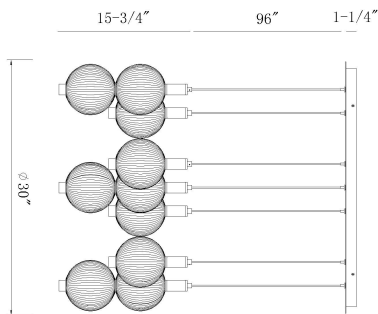

PALMAS, 7-LIGHT 30IN INTEGRATED LED MULTI DROP CHANDELIER

PRODUCT DETAILS

No.	:	47191-013
Product Color	:	GOLD
Shade / Accent Colour	:	SMOKE
Shade / Accent Material	:	GLASS
Width	:	29.5"
Diameter	:	24"
Height	:	16"
Weight	:	39LBS
Shade Diameter	:	6"

LIGHT SOURCE DETAILS

Number of Bulbs	:	7
Light Source	:	LED
Light Source Type	:	INTEGRATED LED
Bulb Voltage	:	36V
Wattage	:	7 X 12.9W
Total Wattage	:	90W
Delivered Lumens	:	3951LM
Kelvin	:	3000K
CRI	:	90
Bulb Included	:	YES
Dimmable	:	YES

OPTIONS AVAILABLE

ITEM NO.	FINISH	SHADE
47191-013	GOLD	SMOKE
47191-020	POLISHED NICKEL	OPAL

TECHNICAL DETAILS

Hanging Support Type	:	AIRCRAFT CABLE
Canopy / Backplate Height	:	1.25"
Canopy / Backplate Dia.	:	20"
IP Rating	:	IP22
Title 24	:	YES
Beam Angle	:	360