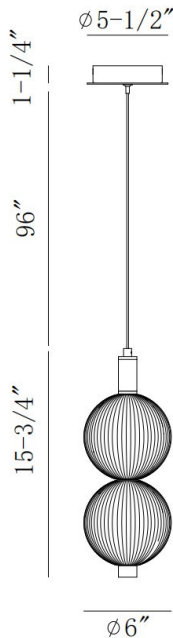

PALMAS, 2-LIGHT 16IN INTEGRATED LED MINI PENDANT

PRODUCT DETAILS

No.	:	47190-016
Product Color	:	GOLD
Shade / Accent Colour	:	SMOKE
Shade / Accent Material	:	GLASS
Width	:	6"
Diameter	:	6"
Height	:	16"
Weight	:	3.5LBS
Shade Diameter	:	6"

LIGHT SOURCE DETAILS

Number of Bulbs	:	2
Light Source	:	LED
Light Source Type	:	INTEGRATED LED
Bulb Voltage	:	36V
Wattage	:	2 X 11.5W
Total Wattage	:	23W
Delivered Lumens	:	1138LM
Kelvin	:	3000K
CRI	:	90
Bulb Included	:	YES
Dimmable	:	YES

OPTIONS AVAILABLE

ITEM NO.	FINISH	SHADE
47190-016	GOLD	SMOKE
47190-023	POLISHED NICKEL	OPAL

TECHNICAL DETAILS

Hanging Support Type	:	AIRCRAFT CABLE
Canopy / Backplate Height	:	1.25"
Canopy / Backplate Dia.	:	5"
IP Rating	:	IP22
Title 24	:	YES
Beam Angle	:	360