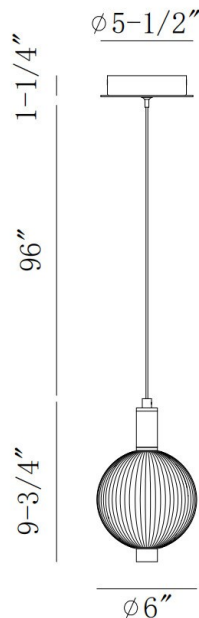

### PRODUCT DETAILS

No.	:	47189-027
Product Color	:	POLISHED NICKEL
Shade / Accent Colour	:	FROSTED
Shade / Accent Material	:	GLASS
Width	:	6"
Diameter	:	6"
Height	:	10"
Weight	:	2.5LBS
Shade Diameter	:	6"

### LIGHT SOURCE DETAILS

Number of Bulbs	:	1
Light Source	:	LED
Light Source Type	:	INTEGRATED LED
Bulb Voltage	:	36V
Wattage	:	1 X 12.2W
Total Wattage	:	12.2W
Delivered Lumens	:	737LM
Kelvin	:	3000K
CRI	:	90
Bulb Included	:	YES
Dimmable	:	YES

### TECHNICAL DETAILS

Hanging Support Type	:	AIRCRAFT CABLE
Canopy / Backplate Height	:	1.25"
Canopy / Backplate Dia.	:	5"
IP Rating	:	IP22
Title 24	:	YES
Beam Angle	:	360