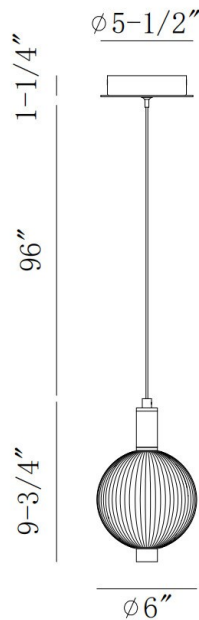

PALMAS, 10IN INTEGRATED LED MINI PENDANT

PRODUCT DETAILS

No.	:	47189-010
Product Color	:	GOLD
Product Material	:	GOLD
Shade / Accent Colour	:	SMOKE
Shade / Accent Material	:	GLASS
Width	:	6"
Diameter	:	6"
Height	:	10"
Weight	:	2.5LBS
Shade Diameter	:	6"

LIGHT SOURCE DETAILS

Number of Bulbs	:	1
Light Source	:	LED
Light Source Type	:	INTEGRATED LED
Bulb Voltage	:	36V
Wattage	:	1 X 12.2W
Total Wattage	:	12.2W
Delivered Lumens	:	737LM
Kelvin	:	3000K
CRI	:	90
Bulb Included	:	YES
Dimmable	:	YES

OPTIONS AVAILABLE

ITEM NO.	FINISH	SHADE
47189-010	GOLD	SMOKE
47189-027	POLISHED NICKEL	OPAL

TECHNICAL DETAILS

Hanging Support Type	:	AIRCRAFT CABLE
Canopy / Backplate Height	:	1.25"
Canopy / Backplate Dia.	:	5"
IP Rating	:	IP22
Title 24	:	YES
Beam Angle	:	360