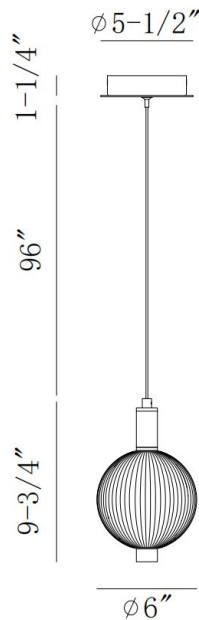

PALMAS, 10IN INTEGRATED LED MINI PENDANT

PRODUCT DETAILS

No.	:	47189-010
Product Color	:	GOLD
Shade / Accent Colour	:	SMOKE
Shade / Accent Material	:	GLASS
Width	:	6"
Diameter	:	6"
Height	:	10"
Weight	:	2.5LBS
Shade Diameter	:	6"

LIGHT SOURCE DETAILS

Number of Bulbs	:	1
Light Source	:	LED
Light Source Type	:	INTEGRATED LED
Bulb Voltage	:	36V
Wattage	:	1 X 12.2W
Total Wattage	:	12.2W
Delivered Lumens	:	500LM
Kelvin	:	3000K
CRI	:	90
Bulb Included	:	YES
Dimmable	:	YES

OPTIONS AVAILABLE

ITEM NO.	FINISH	SHADE
47189-010	GOLD	SMOKE
47189-027	POLISHED NICKEL	OPAL

TECHNICAL DETAILS

Hanging Support Type	:	AIRCRAFT CABLE
Canopy / Backplate Height	:	1.25"
Canopy / Backplate Dia.	:	5"
IP Rating	:	IP22
Title 24	:	YES
Beam Angle	:	360