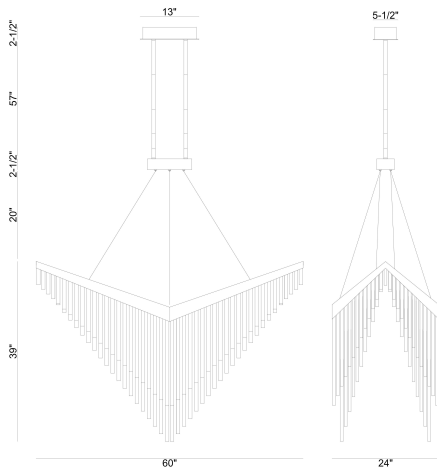

VIVIEN, 60IN INTEGRATED LED GRAND CHANDELIER

PRODUCT DETAILS

| | | |
|-------------------------|---|-------------|
| No. | : | 47188-020 |
| Product Color | : | MATTE BLACK |
| Product Material | : | BLACK |
| Shade / Accent Colour | : | CRYSTAL |
| Shade / Accent Material | : | ACRYLIC |
| Length | : | 60" |
| Width | : | 24" |
| Height | : | 39" |
| Weight | : | 88.1LBS |

OPTIONS AVAILABLE

| ITEM NO. | FINISH | SHADE |
|-----------|-------------|-------|
| 47188-013 | MATTE GOLD | CLEAR |
| 47188-020 | MATTE BLACK | CLEAR |

TECHNICAL DETAILS

| | | |
|---------------------------|---|------|
| Hanging Support Type | : | ROD |
| Canopy / Backplate Length | : | 15" |
| Canopy / Backplate Height | : | 1.5" |
| Canopy / Backplate Width | : | 7.5" |
| IP Rating | : | IP22 |
| Beam Angle | : | 360 |