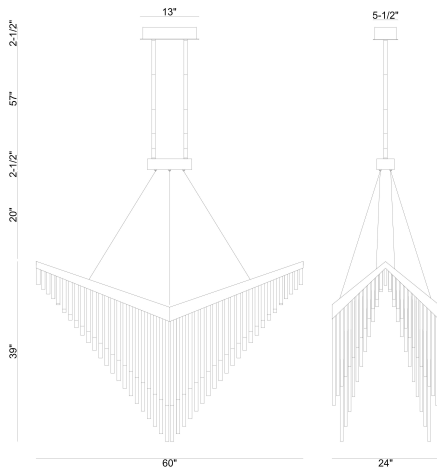

VIVIEN, 60IN INTEGRATED LED GRAND CHANDELIER

PRODUCT DETAILS

No.	:	47188-013
Product Color	:	MATTE GOLD
Shade / Accent Colour	:	CRYSTAL
Shade / Accent Material	:	ACRYLIC
Length	:	60"
Width	:	24"
Height	:	39"
Weight	:	94.7LBS

LIGHT SOURCE DETAILS

Number of Bulbs	:	1
Light Source	:	LED
Light Source Type	:	INTEGRATED LED
Bulb Voltage	:	120V
Wattage	:	1 X 75W
Total Wattage	:	75W
Delivered Lumens	:	1618LM
Kelvin	:	3000K
CRI	:	90
Bulb Included	:	YES
Dimmable	:	YES

OPTIONS AVAILABLE

ITEM NO.	FINISH	SHADE
47188-013	MATTE GOLD	CLEAR
47188-020	MATTE BLACK	CLEAR

TECHNICAL DETAILS

Hanging Support Type	:	ROD
Canopy / Backplate Length	:	15"
Canopy / Backplate Height	:	1.5"
Canopy / Backplate Width	:	7.5"
IP Rating	:	IP22
Beam Angle	:	360