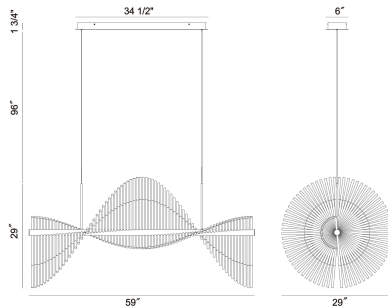

VOLTIK, 72-LIGHT 59IN INTEGRATED LED GRAND CHANDELIER

PRODUCT DETAILS

No.	:	47126-022
Product Color	:	MATTE BLACK
Shade / Accent Colour	:	FROSTED
Shade / Accent Material	:	ACRYLIC
Length	:	59"
Diameter	:	29"
Weight	:	26.4LBS
Shade Height	:	3.5"
Shade Diameter	:	0.5"

LIGHT SOURCE DETAILS

Number of Bulbs	:	144
Light Source	:	LED
Light Source Type	:	INTEGRATED LED
Bulb Voltage	:	3V
Wattage	:	144 X 0.5W
Total Wattage	:	72W
Delivered Lumens	:	7833LM
Kelvin	:	3000K
CRI	:	90
Bulb Included	:	YES
Dimmable	:	YES

OPTIONS AVAILABLE

ITEM NO.	FINISH	SHADE
47126-015	MATTE GOLD	FROSTED
47126-022	MATTE BLACK	FROSTED

TECHNICAL DETAILS

Hanging Support Type	:	WIRE
Canopy / Backplate Length	:	34.5"
Canopy / Backplate Height	:	1.75"
Canopy / Backplate Width	:	4.75"
IP Rating	:	IP22
Title 24	:	YES
Beam Angle	:	360