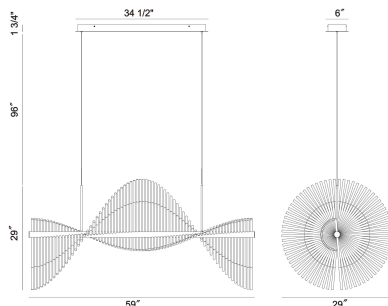

## LIGHT SOURCE DETAILS

Number of Bulbs	:	144
Light Source	:	LED
Light Source Type	:	INTEGRATED LED
Bulb Voltage	:	3V
Wattage	:	144 X 0.5W
Total Wattage	:	72W
Delivered Lumens	:	7833LM
Kelvin	:	3000K
CRI	:	90
Bulb Included	:	YES
Dimmable	:	YES

## TECHNICAL DETAILS

Hanging Support Type	:	WIRE
Canopy / Backplate Length	:	34.5"
Canopy / Backplate Height	:	1.75"
Canopy / Backplate Width	:	4.75"
IP Rating	:	IP22
Title 24	:	YES
Beam Angle	:	360