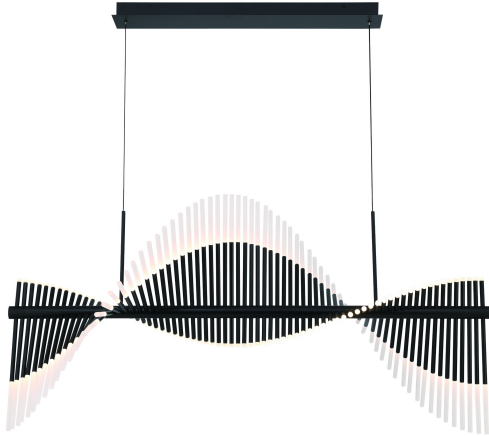

VOLTIK, 72-LIGHT 59IN INTEGRATED LED GRAND CHANDELIER

PRODUCT DETAILS

No.	:	47126-022
Product Color	:	MATTE BLACK
Shade / Accent Colour	:	FROSTED
Shade / Accent Material	:	ACRYLIC
Length	:	59"
Diameter	:	29"
Weight	:	26.4LBS
Shade Height	:	3.5"
Shade Diameter	:	0.5"

LIGHT SOURCE DETAILS

Number of Bulbs	:	144
Light Source	:	LED
Light Source Type	:	INTEGRATED LED
Bulb Voltage	:	3V
Wattage	:	144 X 0.5W
Total Wattage	:	72W
Delivered Lumens	:	7833LM
Kelvin	:	3000K
CRI	:	90
Bulb Included	:	YES
Dimmable	:	YES

OPTIONS AVAILABLE

ITEM NO.	FINISH	SHADE
47126-015	MATTE GOLD	FROSTED
47126-022	MATTE BLACK	FROSTED

TECHNICAL DETAILS

Hanging Support Type	:	WIRE
Canopy / Backplate Length	:	34.5"
Canopy / Backplate Height	:	1.75"
Canopy / Backplate Width	:	4.75"
IP Rating	:	IP22
Title 24	:	YES
Beam Angle	:	360