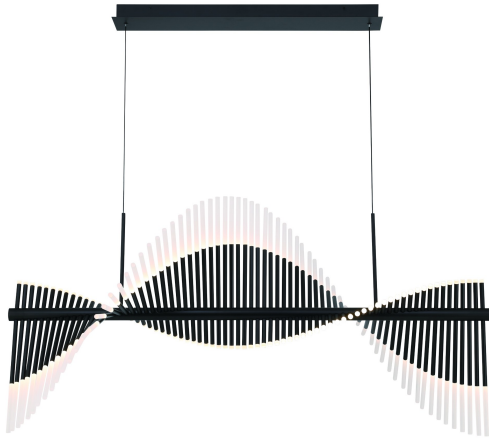

# VOLTIK, 72-LIGHT 59IN INTEGRATED LED GRAND CHANDELIER

## PRODUCT DETAILS

No.	:	47126-022
Product Color	:	MATTE BLACK
Shade / Accent Colour	:	FROSTED
Shade / Accent Material	:	ACRYLIC
Length	:	59"
Diameter	:	29"
Weight	:	26.4LBS
Shade Height	:	3.5"
Shade Diameter	:	0.5"

## LIGHT SOURCE DETAILS

Number of Bulbs	:	144
Light Source	:	LED
Light Source Type	:	INTEGRATED LED
Bulb Voltage	:	3V
Wattage	:	144 X 0.5W
Total Wattage	:	72W
Delivered Lumens	:	7833LM
Kelvin	:	3000K
CRI	:	90
Bulb Included	:	YES
Dimmable	:	YES

## TECHNICAL DETAILS

Hanging Support Type	:	WIRE
Canopy / Backplate Length	:	34.5"
Canopy / Backplate Height	:	1.75"
Canopy / Backplate Width	:	4.75"
IP Rating	:	IP22
Title 24	:	YES
Beam Angle	:	360