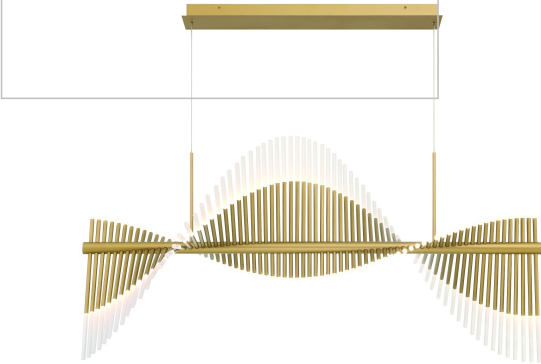

TEL 905.695.2055 toll free 1.800.660.5391
FAX 905.695.2056 toll free 1.800.660.5390

33 West Beaver Creek Road Richmond Hill, Ontario Canada L4B 1L8

VOLTIK, 72-LIGHT 59IN INTEGRATED LED GRAND CHANDELIER