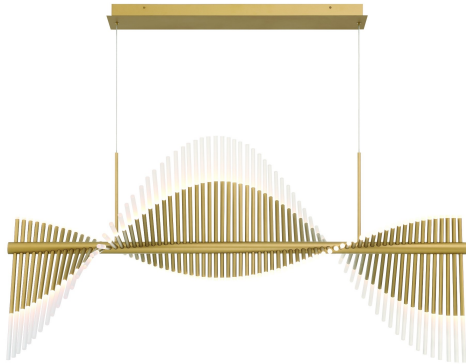

## PRODUCT DETAILS

No.	:	47126-015
Product Color	:	MATTE GOLD
Shade / Accent Colour	:	FROSTED
Shade / Accent Material	:	ACRYLIC
Length	:	59"
Diameter	:	29"
Weight	:	26.4LBS
Shade Height	:	3.5"
Shade Diameter	:	0.5"

## LIGHT SOURCE DETAILS

Number of Bulbs	:	144
Light Source	:	LED
Light Source Type	:	INTEGRATED LED
Bulb Voltage	:	3V
Wattage	:	144 X 0.5W
Total Wattage	:	72W
Delivered Lumens	:	7833LM
Kelvin	:	3000K
CRI	:	90
Bulb Included	:	YES
Dimmable	:	YES

## TECHNICAL DETAILS

Hanging Support Type	:	WIRE
Canopy / Backplate Length	:	34.5"
Canopy / Backplate Height	:	1.75"
Canopy / Backplate Width	:	4.75"
IP Rating	:	IP22
Title 24	:	YES
Beam Angle	:	360