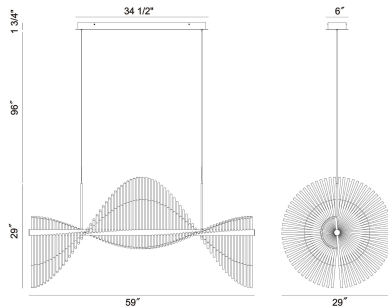

No. : 47126-015
Product Color : MATTE GOLD
Shade / Accent Colour : FROSTED
Shade / Accent Material : ACRYLIC
Length : 59"
Diameter : 29"
Weight : 26.4LBS
Shade Height : 3.5"
Shade Diameter : 0.5"

LIGHT SOURCE DETAILS

OPTIONS AVAILABLE

| ITEM NO. | FINISH | SHADE |
|-----------|-------------|---------|
| 47126-015 | MATTE GOLD | FROSTED |
| 47126-022 | MATTE BLACK | FROSTED |

TECHNICAL DETAILS

Hanging Support Type : WIRE
Canopy / Backplate Length : 34.5"
Canopy / Backplate Height : 1.75"
Canopy / Backplate Width : 4.75"
IP Rating : IP22
Title 24 : YES
Beam Angle : 360