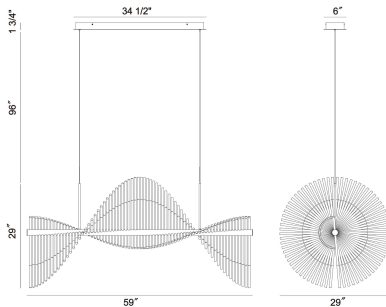

## PRODUCT DETAILS

No.	:	47126-015
Product Color	:	MATTE GOLD
Shade / Accent Colour	:	FROSTED
Shade / Accent Material	:	ACRYLIC
Length	:	59"
Diameter	:	29"
Weight	:	26.4LBS
Shade Height	:	3.5"
Shade Diameter	:	0.5"

## LIGHT SOURCE DETAILS

Number of Bulbs	:	144
Light Source	:	LED
Light Source Type	:	INTEGRATED LED
Bulb Voltage	:	3V
Wattage	:	144 X 0.5W
Total Wattage	:	72W
Delivered Lumens	:	7833LM
Kelvin	:	3000K
CRI	:	90
Bulb Included	:	YES
Dimmable	:	YES

## TECHNICAL DETAILS

Hanging Support Type	:	WIRE
Canopy / Backplate Length	:	34.5"
Canopy / Backplate Height	:	1.75"
Canopy / Backplate Width	:	4.75"
IP Rating	:	IP22
Title 24	:	YES
Beam Angle	:	360