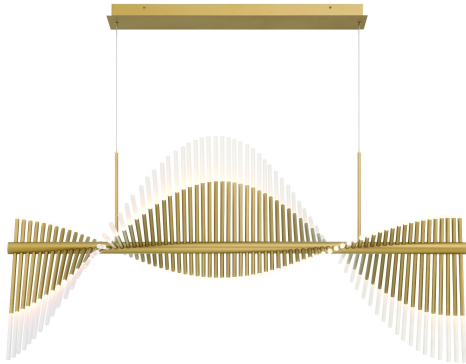

VOLTIK, 72-LIGHT 59IN INTEGRATED LED GRAND CHANDELIER

PRODUCT DETAILS

No.	:	47126-015
Product Color	:	MATTE GOLD
Shade / Accent Colour	:	FROSTED
Shade / Accent Material	:	ACRYLIC
Length	:	59"
Diameter	:	29"
Weight	:	26.4LBS
Shade Height	:	3.5"
Shade Diameter	:	0.5"

LIGHT SOURCE DETAILS

Number of Bulbs	:	144
Light Source	:	LED
Light Source Type	:	INTEGRATED LED
Bulb Voltage	:	3V
Wattage	:	144 X 0.5W
Total Wattage	:	72W
Delivered Lumens	:	7833LM
Kelvin	:	3000K
CRI	:	90
Bulb Included	:	YES
Dimmable	:	YES

OPTIONS AVAILABLE

ITEM NO.	FINISH	SHADE
47126-015	MATTE GOLD	FROSTED
47126-022	MATTE BLACK	FROSTED

TECHNICAL DETAILS

Hanging Support Type	:	WIRE
Canopy / Backplate Length	:	34.5"
Canopy / Backplate Height	:	1.75"
Canopy / Backplate Width	:	4.75"
IP Rating	:	IP22
Title 24	:	YES
Beam Angle	:	360