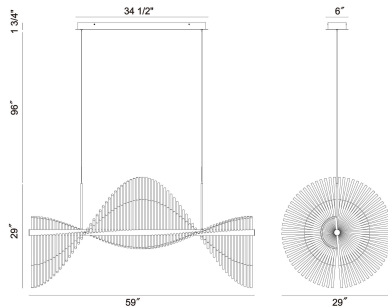

VOLTIK, 72-LIGHT 59IN INTEGRATED LED GRAND CHANDELIER

PRODUCT DETAILS

No.	:	47126-015
Product Color	:	MATTE GOLD
Shade / Accent Colour	:	FROSTED
Shade / Accent Material	:	ACRYLIC
Length	:	59"
Diameter	:	29"
Weight	:	26.4LBS
Shade Height	:	3.5"
Shade Diameter	:	0.5"

LIGHT SOURCE DETAILS

Number of Bulbs	:	144
Light Source	:	LED
Light Source Type	:	INTEGRATED LED
Bulb Voltage	:	3V
Wattage	:	144 X 0.5W
Total Wattage	:	72W
Delivered Lumens	:	7833LM
Kelvin	:	3000K
CRI	:	90
Bulb Included	:	YES
Dimmable	:	YES

OPTIONS AVAILABLE

ITEM NO.	FINISH	SHADE
47126-015	MATTE GOLD	FROSTED
47126-022	MATTE BLACK	FROSTED

TECHNICAL DETAILS

Hanging Support Type	:	WIRE
Canopy / Backplate Length	:	34.5"
Canopy / Backplate Height	:	1.75"
Canopy / Backplate Width	:	4.75"
IP Rating	:	IP22
Title 24	:	YES
Beam Angle	:	360