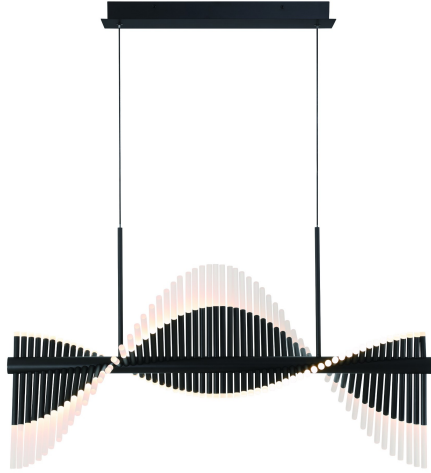

VOLTIK, 60-LIGHT 40IN INTEGRATED LED LINEAR CHANDELIER

PRODUCT DETAILS

No.	:	47125-025
Product Color	:	MATTE BLACK
Shade / Accent Colour	:	FROSTED
Shade / Accent Material	:	ACRYLIC
Length	:	39.5"
Diameter	:	18.75"
Weight	:	16.7LBS
Shade Height	:	3.5"
Shade Diameter	:	0.5"

LIGHT SOURCE DETAILS

Number of Bulbs	:	120
Light Source	:	LED
Light Source Type	:	INTEGRATED LED
Bulb Voltage	:	3V
Wattage	:	120 X 0.5W
Total Wattage	:	60W
Delivered Lumens	:	6322LM
Kelvin	:	3000K
CRI	:	90
Bulb Included	:	YES
Dimmable	:	YES

OPTIONS AVAILABLE

ITEM NO.	FINISH	SHADE
47125-018	MATTE GOLD	FROSTED
47125-025	MATTE BLACK	FROSTED

TECHNICAL DETAILS

Hanging Support Type	:	WIRE
Canopy / Backplate Length	:	20"
Canopy / Backplate Height	:	1.75"
Canopy / Backplate Width	:	4.75"
IP Rating	:	IP22
Title 24	:	YES
Beam Angle	:	360