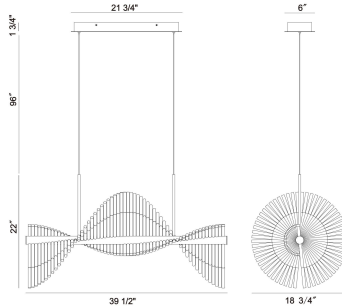

VOLTIK, 60-LIGHT 40IN INTEGRATED LED LINEAR CHANDELIER

PRODUCT DETAILS

No.	:	47125-025
Product Color	:	MATTE BLACK
Shade / Accent Colour	:	FROSTED
Shade / Accent Material	:	ACRYLIC
Length	:	39.5"
Diameter	:	18.75"
Weight	:	16.7LBS
Shade Height	:	3.5"
Shade Diameter	:	0.5"

LIGHT SOURCE DETAILS

Number of Bulbs	:	120
Light Source	:	LED
Light Source Type	:	INTEGRATED LED
Bulb Voltage	:	3V
Wattage	:	120 X 0.5W
Total Wattage	:	60W
Delivered Lumens	:	6322LM
Kelvin	:	3000K
CRI	:	90
Bulb Included	:	YES
Dimmable	:	YES

OPTIONS AVAILABLE

ITEM NO.	FINISH	SHADE
47125-018	MATTE GOLD	FROSTED
47125-025	MATTE BLACK	FROSTED

TECHNICAL DETAILS

Hanging Support Type	:	WIRE
Canopy / Backplate Length	:	20"
Canopy / Backplate Height	:	1.75"
Canopy / Backplate Width	:	4.75"
IP Rating	:	IP22
Title 24	:	YES
Beam Angle	:	360