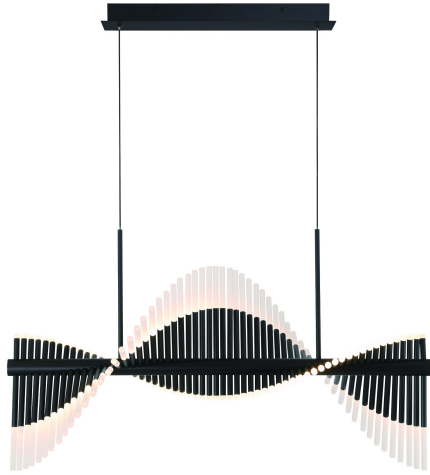

VOLTIK, 60-LIGHT 40IN INTEGRATED LED LINEAR CHANDELIER

PRODUCT DETAILS

No.	:	47125-025
Product Color	:	MATTE BLACK
Shade / Accent Colour	:	FROSTED
Shade / Accent Material	:	ACRYLIC
Length	:	39.5"
Diameter	:	18.75"
Weight	:	16.7LBS
Shade Height	:	3.5"
Shade Diameter	:	0.5"

LIGHT SOURCE DETAILS

Number of Bulbs	:	120
Light Source	:	LED
Light Source Type	:	INTEGRATED LED
Bulb Voltage	:	3V
Wattage	:	120 X 0.5W
Total Wattage	:	60W
Delivered Lumens	:	6322LM
Kelvin	:	3000K
CRI	:	90
Bulb Included	:	YES
Dimmable	:	YES

OPTIONS AVAILABLE

ITEM NO.	FINISH	SHADE
47125-018	MATTE GOLD	FROSTED
47125-025	MATTE BLACK	FROSTED

TECHNICAL DETAILS

Hanging Support Type	:	WIRE
Canopy / Backplate Length	:	20"
Canopy / Backplate Height	:	1.75"
Canopy / Backplate Width	:	4.75"
IP Rating	:	IP22
Title 24	:	YES
Beam Angle	:	360