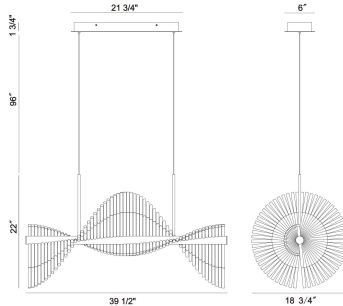

VOLTIK, 60-LIGHT 40IN INTEGRATED LED LINEAR CHANDELIER

PRODUCT DETAILS

No.	:	47125-025
Product Color	:	MATTE BLACK
Shade / Accent Colour	:	FROSTED
Shade / Accent Material	:	ACRYLIC
Length	:	39.5"
Diameter	:	18.75"
Weight	:	16.7LBS
Shade Height	:	3.5"
Shade Diameter	:	0.5"

LIGHT SOURCE DETAILS

Number of Bulbs	:	120
Light Source	:	LED
Light Source Type	:	INTEGRATED LED
Bulb Voltage	:	3V
Wattage	:	120 X 0.5W
Total Wattage	:	60W
Delivered Lumens	:	6322LM
Kelvin	:	3000K
CRI	:	90
Bulb Included	:	YES
Dimmable	:	YES

OPTIONS AVAILABLE

ITEM NO.	FINISH	SHADE
47125-018	MATTE GOLD	FROSTED
47125-025	MATTE BLACK	FROSTED

TECHNICAL DETAILS

Hanging Support Type	:	WIRE
Canopy / Backplate Length	:	20"
Canopy / Backplate Height	:	1.75"
Canopy / Backplate Width	:	4.75"
IP Rating	:	IP22
Title 24	:	YES
Beam Angle	:	360