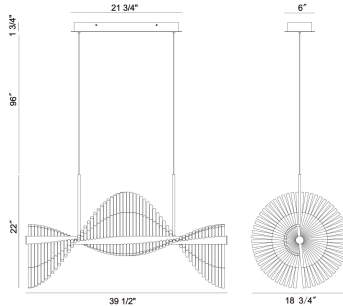

VOLTIK, 60-LIGHT 40IN INTEGRATED LED LINEAR CHANDELIER

PRODUCT DETAILS

No.	:	47125-018
Product Color	:	MATTE GOLD
Shade / Accent Colour	:	FROSTED
Shade / Accent Material	:	ACRYLIC
Length	:	39.5"
Diameter	:	18.75"
Weight	:	16.7LBS
Shade Height	:	3.5"
Shade Diameter	:	0.5"

LIGHT SOURCE DETAILS

Number of Bulbs	:	120
Light Source	:	LED
Light Source Type	:	INTEGRATED LED
Bulb Voltage	:	3V
Wattage	:	120 X 0.5W
Total Wattage	:	60W
Delivered Lumens	:	6322LM
Kelvin	:	3000K
CRI	:	90
Bulb Included	:	YES
Dimmable	:	YES

OPTIONS AVAILABLE

ITEM NO.	FINISH	SHADE
47125-018	MATTE GOLD	FROSTED
47125-025	MATTE BLACK	FROSTED

TECHNICAL DETAILS

Hanging Support Type	:	WIRE
Canopy / Backplate Length	:	20"
Canopy / Backplate Height	:	1.75"
Canopy / Backplate Width	:	4.75"
IP Rating	:	IP22
Title 24	:	YES
Beam Angle	:	360