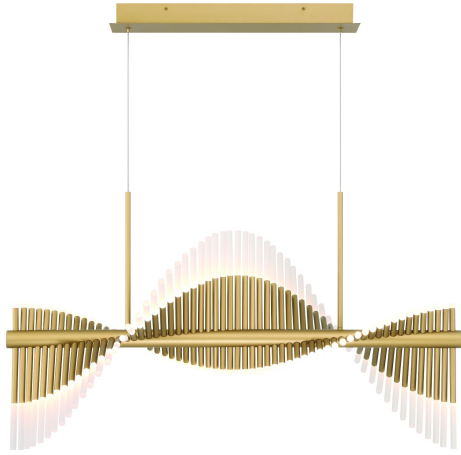

VOLTIK, 60-LIGHT 40IN INTEGRATED LED LINEAR CHANDELIER

PRODUCT DETAILS

No.	:	47125-018
Product Color	:	MATTE GOLD
Shade / Accent Colour	:	FROSTED
Shade / Accent Material	:	ACRYLIC
Length	:	39.5"
Diameter	:	18.75"
Weight	:	16.7LBS
Shade Height	:	3.5"
Shade Diameter	:	0.5"

LIGHT SOURCE DETAILS

Number of Bulbs	:	120
Light Source	:	LED
Light Source Type	:	INTEGRATED LED
Bulb Voltage	:	3V
Wattage	:	120 X 0.5W
Total Wattage	:	60W
Delivered Lumens	:	6322LM
Kelvin	:	3000K
CRI	:	90
Bulb Included	:	YES
Dimmable	:	YES

OPTIONS AVAILABLE

ITEM NO.	FINISH	SHADE
47125-018	MATTE GOLD	FROSTED
47125-025	MATTE BLACK	FROSTED

TECHNICAL DETAILS

Hanging Support Type	:	WIRE
Canopy / Backplate Length	:	20"
Canopy / Backplate Height	:	1.75"
Canopy / Backplate Width	:	4.75"
IP Rating	:	IP22
Title 24	:	YES
Beam Angle	:	360