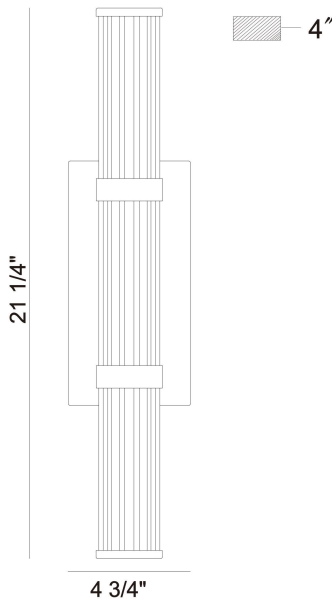

### PRODUCT DETAILS

No.	:	47124-028
Product Color	:	MATTE BLACK
Shade / Accent Colour	:	CLEAR
Shade / Accent Material	:	GLASS
Diameter	:	2.5"
Height	:	21"
Ext	:	4"
Weight	:	5.7LBS
Shade Height	:	21"
Shade Diameter	:	2.25"

### LIGHT SOURCE DETAILS

Number of Bulbs	:	1
Light Source	:	LED
Light Source Type	:	INTEGRATED LED
Bulb Voltage	:	36V
Wattage	:	1 X 23.4W
Total Wattage	:	23.4W
Delivered Lumens	:	985LM
Kelvin	:	3000K
CRI	:	90
Bulb Included	:	YES
Dimmable	:	YES

### TECHNICAL DETAILS

Hanging Support Type	:	J-BOX
Canopy / Backplate Length	:	5.5"
Canopy / Backplate Height	:	9.5"
Canopy / Backplate Width	:	1.5"
IP Rating	:	IP44
Beam Angle	:	360