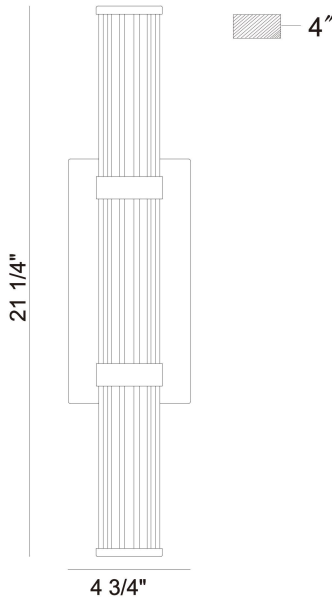

FAYTON, 21IN INTEGRATED LED OUTDOOR WALL SCONCE

PRODUCT DETAILS

No.	:	47124-028
Product Color	:	MATTE BLACK
Shade / Accent Colour	:	CLEAR
Shade / Accent Material	:	GLASS
Diameter	:	2.5"
Height	:	21"
Ext	:	4"
Weight	:	5.7LBS
Shade Height	:	21"
Shade Diameter	:	2.25"

LIGHT SOURCE DETAILS

Number of Bulbs	:	1
Light Source	:	LED
Light Source Type	:	INTEGRATED LED
Bulb Voltage	:	36V
Wattage	:	1 X 23.4W
Total Wattage	:	23.4W
Delivered Lumens	:	985LM
Kelvin	:	3000K
CRI	:	90
Bulb Included	:	YES
Dimmable	:	YES

OPTIONS AVAILABLE

ITEM NO.	FINISH	SHADE
47124-011	MATTE GOLD	CLEAR
47124-028	MATTE BLACK	CLEAR

TECHNICAL DETAILS

Hanging Support Type	:	J-BOX
Canopy / Backplate Length	:	5.5"
Canopy / Backplate Height	:	9.5"
Canopy / Backplate Width	:	1.5"
IP Rating	:	IP44
Beam Angle	:	360