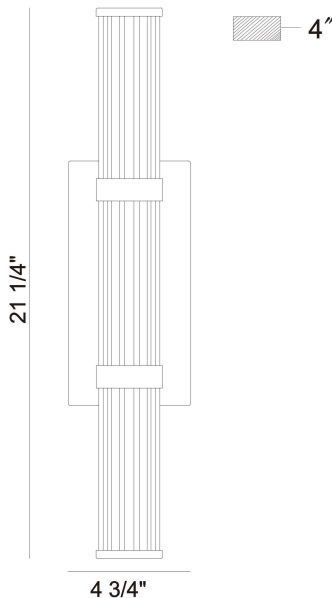

### PRODUCT DETAILS

No.	:	47124-028
Product Color	:	MATTE BLACK
Shade / Accent Colour	:	CLEAR
Shade / Accent Material	:	GLASS
Diameter	:	2.5"
Height	:	21"
Ext	:	4"
Weight	:	5.7LBS
Shade Height	:	21"
Shade Diameter	:	2.25"

### LIGHT SOURCE DETAILS

Number of Bulbs	:	1
Light Source	:	LED
Light Source Type	:	INTEGRATED LED
Bulb Voltage	:	36V
Wattage	:	1 X 23.4W
Total Wattage	:	23.4W
Delivered Lumens	:	985LM
Kelvin	:	3000K
CRI	:	90
Bulb Included	:	YES
Dimmable	:	YES

### TECHNICAL DETAILS

Hanging Support Type	:	J-BOX
Canopy / Backplate Length	:	5.5"
Canopy / Backplate Height	:	9.5"
Canopy / Backplate Width	:	1.5"
IP Rating	:	IP44
Beam Angle	:	360