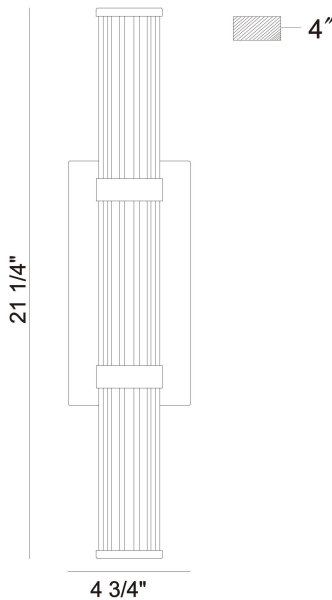

### PRODUCT DETAILS

No.	:	47124-011
Product Color	:	MATTE GOLD
Product Material	:	GOLD
Shade / Accent Colour	:	CLEAR
Shade / Accent Material	:	GLASS
Diameter	:	2.5"
Height	:	21"
Ext	:	4"
Weight	:	12.5LBS
Shade Height	:	21"
Shade Diameter	:	2.25"

### LIGHT SOURCE DETAILS

Light Source Type	:	INTEGRATED LED
Bulb Voltage	:	36V
Total Wattage	:	23.4W
Delivered Lumens	:	985LM
Kelvin	:	3000K
CRI	:	90
Dimmable	:	YES

### TECHNICAL DETAILS

Hanging Support Type	:	J-BOX
Canopy / Backplate Length	:	5.5"
Canopy / Backplate Height	:	9.5"
Canopy / Backplate Width	:	1.5"
IP Rating	:	IP44
Beam Angle	:	360