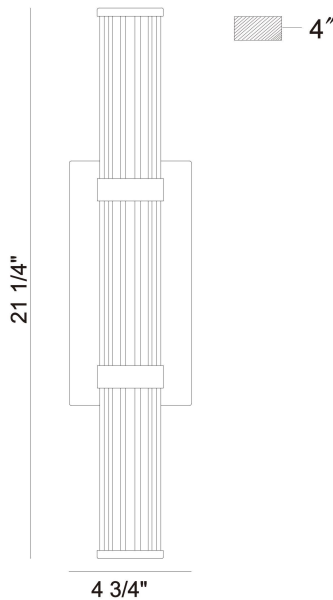

FAYTON, 21IN INTEGRATED LED OUTDOOR WALL SCONCE

PRODUCT DETAILS

No.	:	47124-011
Product Color	:	MATTE GOLD
Shade / Accent Colour	:	CLEAR
Shade / Accent Material	:	GLASS
Diameter	:	2.5"
Height	:	21"
Ext	:	4"
Weight	:	5.7LBS
Shade Height	:	21"
Shade Diameter	:	2.25"

LIGHT SOURCE DETAILS

Number of Bulbs	:	1
Light Source	:	LED
Light Source Type	:	INTEGRATED LED
Bulb Voltage	:	36V
Wattage	:	1 X 23.4W
Total Wattage	:	23.4W
Delivered Lumens	:	985LM
Kelvin	:	3000K
CRI	:	90
Bulb Included	:	YES
Dimmable	:	YES

OPTIONS AVAILABLE

ITEM NO.	FINISH	SHADE
47124-011	MATTE GOLD	CLEAR
47124-028	MATTE BLACK	CLEAR

TECHNICAL DETAILS

Hanging Support Type	:	J-BOX
Canopy / Backplate Length	:	5.5"
Canopy / Backplate Height	:	9.5"
Canopy / Backplate Width	:	1.5"
IP Rating	:	IP44
Beam Angle	:	360