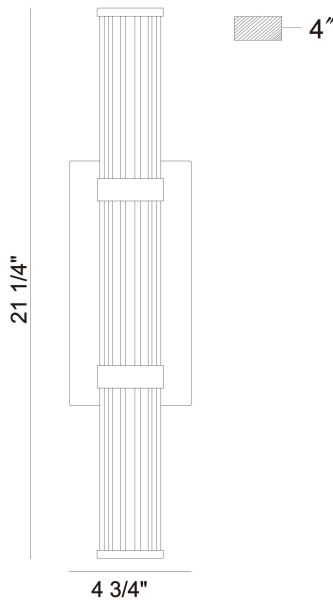

### PRODUCT DETAILS

|                         |   |            |
|-------------------------|---|------------|
| No.                     | : | 47124-011  |
| Product Color           | : | MATTE GOLD |
| Shade / Accent Colour   | : | CLEAR      |
| Shade / Accent Material | : | GLASS      |
| Diameter                | : | 2.5"       |
| Height                  | : | 21"        |
| Ext                     | : | 4"         |
| Weight                  | : | 5.7LBS     |
| Shade Height            | : | 21"        |
| Shade Diameter          | : | 2.25"      |

### LIGHT SOURCE DETAILS

|                   |   |                |
|-------------------|---|----------------|
| Number of Bulbs   | : | 1              |
| Light Source      | : | LED            |
| Light Source Type | : | INTEGRATED LED |
| Bulb Voltage      | : | 36V            |
| Wattage           | : | 1 X 23.4W      |
| Total Wattage     | : | 23.4W          |
| Delivered Lumens  | : | 985LM          |
| Kelvin            | : | 3000K          |
| CRI               | : | 90             |
| Bulb Included     | : | YES            |
| Dimmable          | : | YES            |

### TECHNICAL DETAILS

|                           |   |       |
|---------------------------|---|-------|
| Hanging Support Type      | : | J-BOX |
| Canopy / Backplate Length | : | 5.5"  |
| Canopy / Backplate Height | : | 9.5"  |
| Canopy / Backplate Width  | : | 1.5"  |
| IP Rating                 | : | IP44  |
| Beam Angle                | : | 360   |