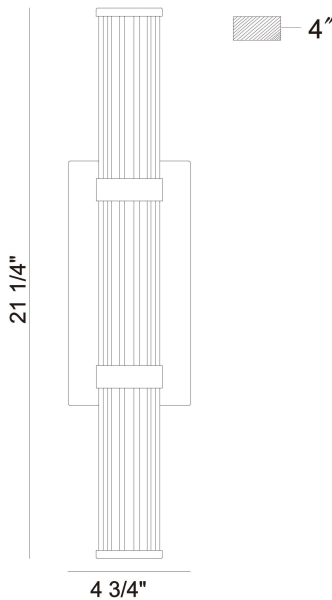

### PRODUCT DETAILS

No.	:	47124-011
Product Color	:	MATTE GOLD
Shade / Accent Colour	:	CLEAR
Shade / Accent Material	:	GLASS
Diameter	:	2.5"
Height	:	21"
Ext	:	4"
Weight	:	5.7LBS
Shade Height	:	21"
Shade Diameter	:	2.25"

### LIGHT SOURCE DETAILS

Number of Bulbs	:	1
Light Source	:	LED
Light Source Type	:	INTEGRATED LED
Bulb Voltage	:	36V
Wattage	:	1 X 23.4W
Total Wattage	:	23.4W
Delivered Lumens	:	985LM
Kelvin	:	3000K
CRI	:	90
Bulb Included	:	YES
Dimmable	:	YES

### TECHNICAL DETAILS

Hanging Support Type	:	J-BOX
Canopy / Backplate Length	:	5.5"
Canopy / Backplate Height	:	9.5"
Canopy / Backplate Width	:	1.5"
IP Rating	:	IP44
Beam Angle	:	360