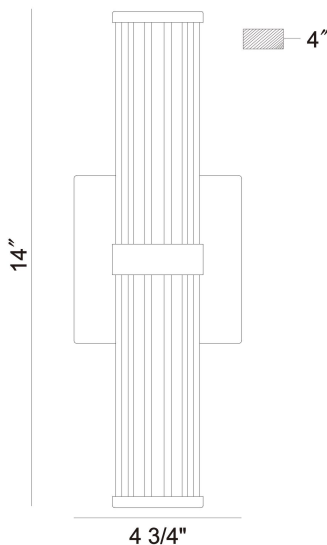

FAYTON, 14IN INTEGRATED LED OUTDOOR WALL SCONCE

PRODUCT DETAILS

No.	:	47123-021
Product Color	:	MATTE BLACK
Shade / Accent Colour	:	CLEAR
Shade / Accent Material	:	GLASS
Diameter	:	2.5"
Height	:	14"
Ext	:	4"
Weight	:	3.5LBS
Shade Height	:	14"
Shade Diameter	:	2.25"

LIGHT SOURCE DETAILS

Number of Bulbs	:	1
Light Source	:	LED
Light Source Type	:	INTEGRATED LED
Bulb Voltage	:	36V
Wattage	:	1 X 14W
Total Wattage	:	14W
Delivered Lumens	:	985LM
Kelvin	:	3000K
CRI	:	90
Bulb Included	:	YES
Dimmable	:	YES

OPTIONS AVAILABLE

ITEM NO.	FINISH	SHADE
47123-014	MATTE GOLD	CLEAR GLASS
47123-021	MATTE BLACK	CLEAR

TECHNICAL DETAILS

Hanging Support Type	:	J-BOX
Canopy / Backplate Length	:	5.5"
Canopy / Backplate Height	:	4.75"
Canopy / Backplate Width	:	1.5"
IP Rating	:	IP44
Title 24	:	YES
Beam Angle	:	360