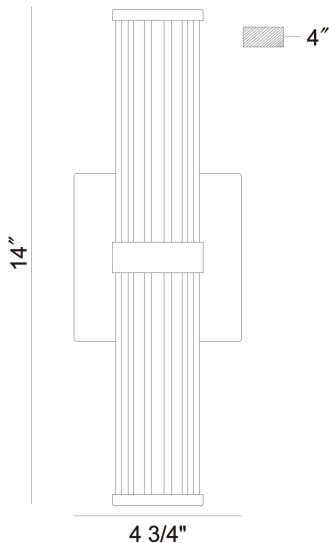

FAYTON, 14IN INTEGRATED LED OUTDOOR WALL SCONCE

PRODUCT DETAILS

No.	:	47123-021
Product Color	:	MATTE BLACK
Product Material	:	BLACK
Shade / Accent Colour	:	CLEAR
Shade / Accent Material	:	GLASS
Diameter	:	2.5"
Height	:	14"
Ext	:	4"
Weight	:	3.5LBS
Shade Height	:	14"
Shade Diameter	:	2.25"

LIGHT SOURCE DETAILS

Number of Bulbs	:	1
Light Source	:	LED
Light Source Type	:	INTEGRATED LED
Bulb Voltage	:	36V
Wattage	:	1 X 14W
Total Wattage	:	14W
Delivered Lumens	:	985LM
Kelvin	:	3000K
CRI	:	90
Bulb Included	:	YES
Dimmable	:	YES

OPTIONS AVAILABLE

ITEM NO.	FINISH	SHADE
47123-014	MATTE GOLD	CLEAR GLASS
47123-021	MATTE BLACK	CLEAR

TECHNICAL DETAILS

Hanging Support Type	:	J-BOX
Canopy / Backplate Length	:	5.5"
Canopy / Backplate Height	:	4.75"
Canopy / Backplate Width	:	1.5"
IP Rating	:	IP44
Title 24	:	YES
Beam Angle	:	360