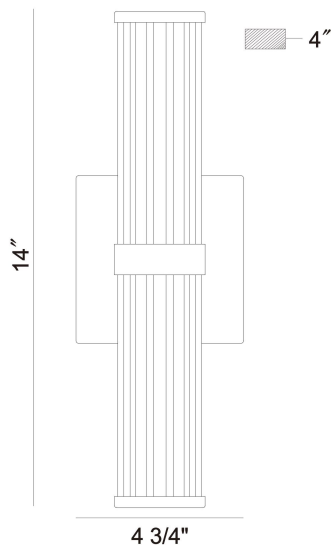

FAYTON, 14IN INTEGRATED LED OUTDOOR WALL SCONCE

PRODUCT DETAILS

No.	:	47123-021
Product Color	:	MATTE BLACK
Shade / Accent Colour	:	CLEAR
Shade / Accent Material	:	GLASS
Diameter	:	2.5"
Height	:	14"
Ext	:	4"
Weight	:	3.5LBS
Shade Height	:	14"
Shade Diameter	:	2.25"

LIGHT SOURCE DETAILS

Number of Bulbs	:	1
Light Source	:	LED
Light Source Type	:	INTEGRATED LED
Bulb Voltage	:	36V
Wattage	:	1 X 14W
Total Wattage	:	14W
Delivered Lumens	:	985LM
Kelvin	:	3000K
CRI	:	90
Bulb Included	:	YES
Dimmable	:	YES

OPTIONS AVAILABLE

ITEM NO.	FINISH	SHADE
47123-014	MATTE GOLD	CLEAR GLASS
47123-021	MATTE BLACK	CLEAR

TECHNICAL DETAILS

Hanging Support Type	:	J-BOX
Canopy / Backplate Length	:	5.5"
Canopy / Backplate Height	:	4.75"
Canopy / Backplate Width	:	1.5"
IP Rating	:	IP44
Title 24	:	YES
Beam Angle	:	360