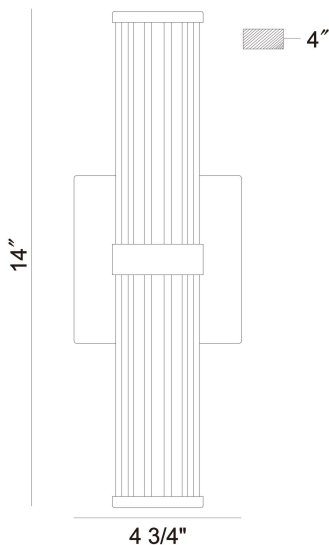

FAYTON, 14IN INTEGRATED LED OUTDOOR WALL SCONCE

PRODUCT DETAILS

No.	:	47123-021
Product Color	:	MATTE BLACK
Shade / Accent Colour	:	CLEAR
Shade / Accent Material	:	GLASS
Diameter	:	2.5"
Height	:	14"
Ext	:	4"
Weight	:	3.5LBS
Shade Height	:	14"
Shade Diameter	:	2.25"

LIGHT SOURCE DETAILS

Number of Bulbs	:	1
Light Source	:	LED
Light Source Type	:	INTEGRATED LED
Bulb Voltage	:	36V
Wattage	:	1 X 14W
Total Wattage	:	14W
Delivered Lumens	:	985LM
Kelvin	:	3000K
CRI	:	90
Bulb Included	:	YES
Dimmable	:	YES

OPTIONS AVAILABLE

ITEM NO.	FINISH	SHADE
47123-014	MATTE GOLD	CLEAR GLASS
47123-021	MATTE BLACK	CLEAR

TECHNICAL DETAILS

Hanging Support Type	:	J-BOX
Canopy / Backplate Length	:	5.5"
Canopy / Backplate Height	:	4.75"
Canopy / Backplate Width	:	1.5"
IP Rating	:	IP44
Title 24	:	YES
Beam Angle	:	360