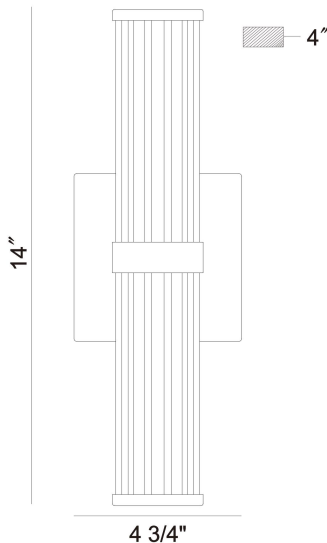

FAYTON, 14IN INTEGRATED LED OUTDOOR WALL SCONCE

PRODUCT DETAILS

No.	:	47123-014
Product Color	:	MATTE GOLD
Shade / Accent Colour	:	CLEAR
Shade / Accent Material	:	GLASS
Diameter	:	2.5"
Height	:	14"
Ext	:	4"
Weight	:	3.5LBS
Shade Height	:	14"
Shade Diameter	:	2.25"

LIGHT SOURCE DETAILS

Number of Bulbs	:	1
Light Source	:	LED
Light Source Type	:	INTEGRATED LED
Bulb Voltage	:	36V
Wattage	:	1 X 14W
Total Wattage	:	14W
Delivered Lumens	:	985LM
Kelvin	:	3000K
CRI	:	90
Bulb Included	:	YES
Dimmable	:	YES

OPTIONS AVAILABLE

ITEM NO.	FINISH	SHADE
47123-014	MATTE GOLD	CLEAR GLASS
47123-021	MATTE BLACK	CLEAR

TECHNICAL DETAILS

Hanging Support Type	:	J-BOX
Canopy / Backplate Length	:	5.5"
Canopy / Backplate Height	:	4.75"
Canopy / Backplate Width	:	1.5"
IP Rating	:	IP44
Title 24	:	YES
Beam Angle	:	360