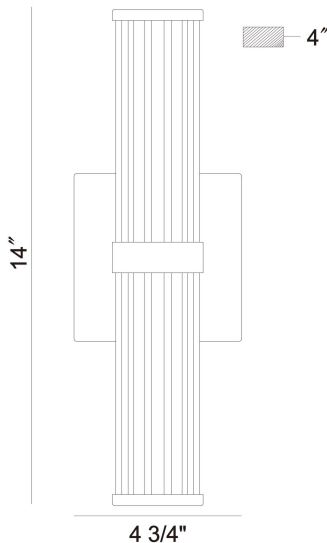

FAYTON, 14IN INTEGRATED LED OUTDOOR WALL SCONCE

PRODUCT DETAILS

| | | |
|-------------------------|---|------------|
| No. | : | 47123-014 |
| Product Color | : | MATTE GOLD |
| Shade / Accent Colour | : | CLEAR |
| Shade / Accent Material | : | GLASS |
| Diameter | : | 2.5" |
| Height | : | 14" |
| Ext | : | 4" |
| Weight | : | 3.5LBS |
| Shade Height | : | 14" |
| Shade Diameter | : | 2.25" |

LIGHT SOURCE DETAILS

| | | |
|-------------------|---|----------------|
| Number of Bulbs | : | 1 |
| Light Source | : | LED |
| Light Source Type | : | INTEGRATED LED |
| Bulb Voltage | : | 36V |
| Wattage | : | 1 X 14W |
| Total Wattage | : | 14W |
| Delivered Lumens | : | 985LM |
| Kelvin | : | 3000K |
| CRI | : | 90 |
| Bulb Included | : | YES |
| Dimmable | : | YES |

OPTIONS AVAILABLE

| ITEM NO. | FINISH | SHADE |
|-----------|-------------|-------------|
| 47123-014 | MATTE GOLD | CLEAR GLASS |
| 47123-021 | MATTE BLACK | CLEAR |

TECHNICAL DETAILS

| | | |
|---------------------------|---|-------|
| Hanging Support Type | : | J-BOX |
| Canopy / Backplate Length | : | 5.5" |
| Canopy / Backplate Height | : | 4.75" |
| Canopy / Backplate Width | : | 1.5" |
| IP Rating | : | IP44 |
| Title 24 | : | YES |
| Beam Angle | : | 360 |