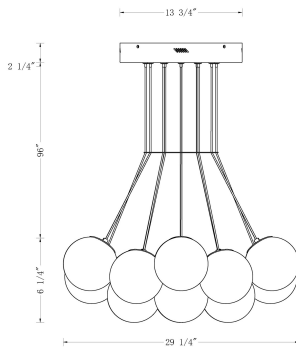

KEPLER, 19-LIGHT 29IN INTEGRATED LED GRAND CHANDELIER

PRODUCT DETAILS

No.	:	46914-019
Product Color	:	GOLD
Product Material	:	METAL
Shade / Accent Colour	:	ALABASTER
Shade / Accent Material	:	ALABASTER
Length	:	29.25"
Width	:	29.25"
Diameter	:	29.25"
Height	:	6.25"
Overall Height	:	100.8"
Weight	:	86.9LBS
Shade Diameter	:	6"

LIGHT SOURCE DETAILS

Number of Bulbs	:	19
Light Source	:	LED
Light Source Type	:	LED / INTEGRATED LED
Bulb Voltage	:	120V
Socket Type	:	INTEGRATED
Wattage	:	19 X 5.1W
Total Wattage	:	96W
Delivered Lumens	:	8006LM
Kelvin	:	3000K
CRI	:	90
Bulb Included	:	YES
Dimmable	:	YES

OPTIONS AVAILABLE

ITEM NO.	FINISH	SHADE
46914-019	GOLD	WHITE

TECHNICAL DETAILS

Hanging Support Type	:	AIRCRAFT CABLE
Canopy / Backplate Height	:	2.25"
Canopy / Backplate Dia.	:	13.75"
IP Rating	:	IP22
Location	:	DRY
Beam Angle	:	360