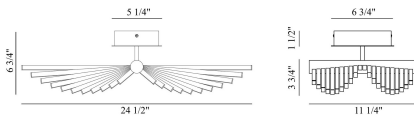

SERAPH, 25IN INTEGRATED LED FLUSH MOUNT

PRODUCT DETAILS

No.	:	46897-015
Product Color	:	MATTE BLACK
Product Material	:	METAL
Shade / Accent Colour	:	WHITE
Shade / Accent Material	:	ACRYLIC
Length	:	24.5"
Width	:	11.25"
Height	:	6.75"
Overall Height	:	6.75"
Weight	:	6.3LBS

OPTIONS AVAILABLE

ITEM NO.	FINISH	SHADE
46897-015	MATTE BLACK	WHITE
46897-022	MATTE GOLD	WHITE

TECHNICAL DETAILS

Light Direction	:	DOWN
Hanging Support Type	:	J-BOX
Canopy / Backplate Length	:	6.75"
Canopy / Backplate Height	:	1.5"
Canopy / Backplate Width	:	5.25"
IP Rating	:	IP22
Location	:	DRY
Beam Angle	:	360