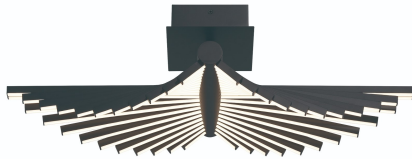

SERAPH, 25IN INTEGRATED LED FLUSH MOUNT

PRODUCT DETAILS

No.	:	46897-015
Product Color	:	MATTE BLACK
Product Material	:	METAL
Shade / Accent Colour	:	WHITE
Shade / Accent Material	:	ACRYLIC
Length	:	24.5"
Width	:	11.25"
Height	:	6.75"
Overall Height	:	6.75"
Weight	:	6.3LBS

OPTIONS AVAILABLE

ITEM NO.	FINISH	SHADE
46897-015	MATTE BLACK	WHITE
46897-022	MATTE GOLD	WHITE

TECHNICAL DETAILS

Light Direction	:	DOWN
Hanging Support Type	:	J-BOX
Canopy / Backplate Length	:	6.75"
Canopy / Backplate Height	:	1.5"
Canopy / Backplate Width	:	5.25"
IP Rating	:	IP22
Location	:	DRY
Beam Angle	:	360