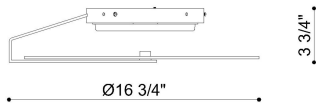

NUVOLA, 17IN INTEGRATED LED FLUSH MOUNT

PRODUCT DETAILS

No.	:	46844-026
Product Color	:	SATIN NICKEL
Product Material	:	METAL
Shade / Accent Colour	:	WHITE
Shade / Accent Material	:	GLASS
Length	:	16.75"
Width	:	16.75"
Diameter	:	16.75"
Height	:	3.75"
Overall Height	:	4"
Weight	:	6.1LBS
Shade Length	:	15.7"
Shade Height	:	0.16"
Shade Diameter	:	15.7"

OPTIONS AVAILABLE

ITEM NO.	FINISH	SHADE
46844-026	SATIN NICKEL	WHITE

TECHNICAL DETAILS

Light Direction	:	DOWN
Hanging Support Type	:	J-BOX
Canopy / Backplate Height	:	0.75"
Canopy / Backplate Dia.	:	7"
IP Rating	:	IP22
Location	:	DRY
Beam Angle	:	360