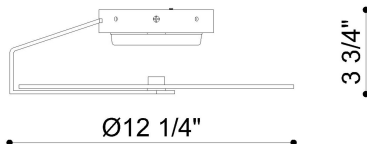

NUVOLA, 12IN INTEGRATED LED FLUSH MOUNT

PRODUCT DETAILS

No.	:	46843-012
Product Color	:	MATTE BLACK
Product Material	:	METAL
Shade / Accent Colour	:	WHITE
Shade / Accent Material	:	GLASS
Length	:	12.25"
Width	:	12.25"
Diameter	:	12.25"
Height	:	3.75"
Overall Height	:	4"
Weight	:	3.1LBS
Shade Height	:	0.16"
Shade Diameter	:	11.8"

LIGHT SOURCE DETAILS

Number of Bulbs	:	1
Light Source	:	LED
Light Source Type	:	LED / INTEGRATED LED
Bulb Voltage	:	120V
Socket Type	:	INTEGRATED
Wattage	:	1 X 13W
Total Wattage	:	13W
Delivered Lumens	:	520LM
Kelvin	:	3000K
CRI	:	90
Bulb Included	:	YES
Dimmable	:	YES

OPTIONS AVAILABLE

ITEM NO.	FINISH	SHADE
46843-012	MATTE BLACK	WHITE
46843-029	SATIN NICKEL	WHITE
46843-036	GOLD	WHITE

TECHNICAL DETAILS

Light Direction	:	DOWN
Hanging Support Type	:	J-BOX
Canopy / Backplate Height	:	0.75"
Canopy / Backplate Dia.	:	5"
IP Rating	:	IP22
Location	:	DRY
Beam Angle	:	360