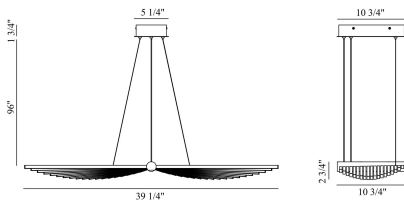

### PRODUCT DETAILS

No.	:	46841-018
Product Color	:	MATTE BLACK
Product Material	:	METAL
Shade / Accent Colour	:	WHITE
Shade / Accent Material	:	ACRYLIC
Length	:	39.25"
Width	:	10.75"
Height	:	2.75"
Overall Height	:	100.5"
Weight	:	8.5LBS

### TECHNICAL DETAILS

Light Direction	:	DOWN
Hanging Support Type	:	AIRCRAFT CABLE
Canopy / Backplate Length	:	10.75"
Canopy / Backplate Height	:	1.75"
Canopy / Backplate Width	:	5.25"
IP Rating	:	IP22
Location	:	DRY
Beam Angle	:	360