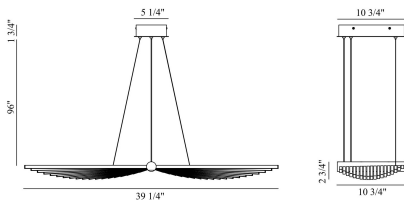

SERAPH, 39IN INTEGRATED LED CHANDELIER

PRODUCT DETAILS

No.	:	46841-018
Product Color	:	MATTE BLACK
Product Material	:	METAL
Shade / Accent Colour	:	WHITE
Shade / Accent Material	:	ACRYLIC
Length	:	39.25"
Width	:	10.75"
Height	:	2.75"
Overall Height	:	100.5"
Weight	:	8.5LBS

LIGHT SOURCE DETAILS

Number of Bulbs	:	1
Light Source	:	LED
Light Source Type	:	LED / INTEGRATED LED
Bulb Voltage	:	120V
Socket Type	:	INTEGRATED
Wattage	:	1 X 57W
Total Wattage	:	57W
Delivered Lumens	:	1192LM
Kelvin	:	3000K
CRI	:	90
Bulb Included	:	YES
Dimmable	:	YES

OPTIONS AVAILABLE

ITEM NO.	FINISH	SHADE
46841-018	MATTE BLACK	WHITE
46841-025	MATTE GOLD	WHITE
46841-032	MATTE WHITE	WHITE

TECHNICAL DETAILS

Light Direction	:	DOWN
Hanging Support Type	:	AIRCRAFT CABLE
Canopy / Backplate Length	:	10.75"
Canopy / Backplate Height	:	1.75"
Canopy / Backplate Width	:	5.25"
IP Rating	:	IP22
Location	:	DRY
Beam Angle	:	360